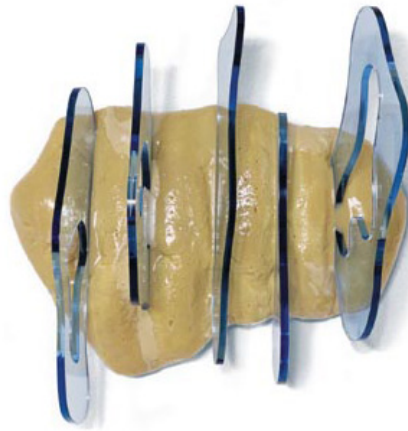

SCHELLMANNART

Tobias Rehberger - Weghangung I-V 2001

Laser cut acrylic glass, polyurethane, wood, approx. 42 x 42 x 40 cm (16½ x 16½ x 15¾"), signed and numbered.
Edition of 12.

Schellmann Art, attn. Bettina Mittler
Ainmillerstrasse 25, 80801 Munchen
tel +49 89 38666080
Tue - Fri 10 am - 6 pm
munich@schellmannart.com