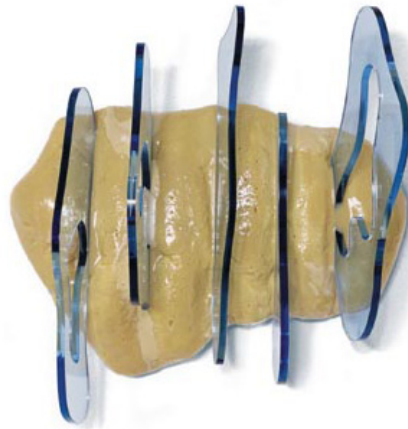

SCHELLMANNART

Tobias Rehberger - Weghangung I-V 2001

Laser cut acrylic glass, polyurethane, wood, approx. 42 x 42 x 40 cm (16½ x 16½ x 15¾"), signed and numbered.
Edition of 12.

Schellmann Art, attn. Bettina Mittler
Ainmillerstrasse 25, 80801 Munchen
tel +49 89 38666080
Tue - Fri 10 am - 6 pm
munich@schellmannart.com