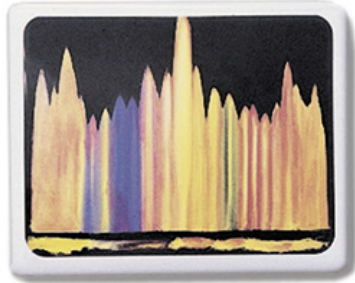

SCHELLMANNART

Michelangelo Pistoletto - from Oggetti in meno-Souvenir 1997

2 daguerreotypes on ceramic plates, 8 x 10 x 0,5 (3 x 4 in) each, edition of 55, each signed and numbered on verso.

Schellmann Art, attn. Bettina Mittler
Ainmillerstrasse 25, 80801 München
tel +49 89 38666080
Tue - Fri 10 am - 6 pm
munich@schellmannart.com