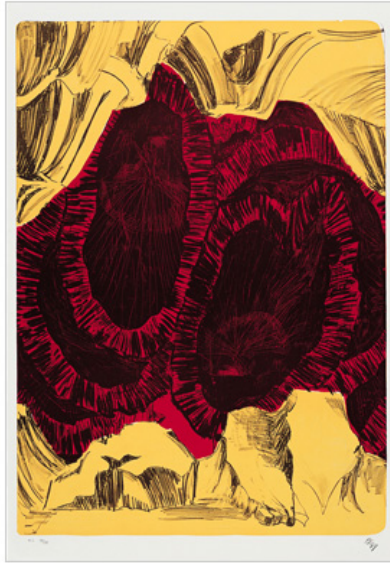

SCHELLMANNART

Per Kirkeby - Athos 1999

Lithograph from stone on rag paper,
94,5 x 65,5 cm (37 x 25¾ in.),
signed and numbered. Edition of 99.

Schellmann Art, attn. Bettina Mittler
Ainmillerstrasse 25, 80801 München
tel +49 89 38666080
Tue - Fri 10 am - 6 pm
munich@schellmannart.com