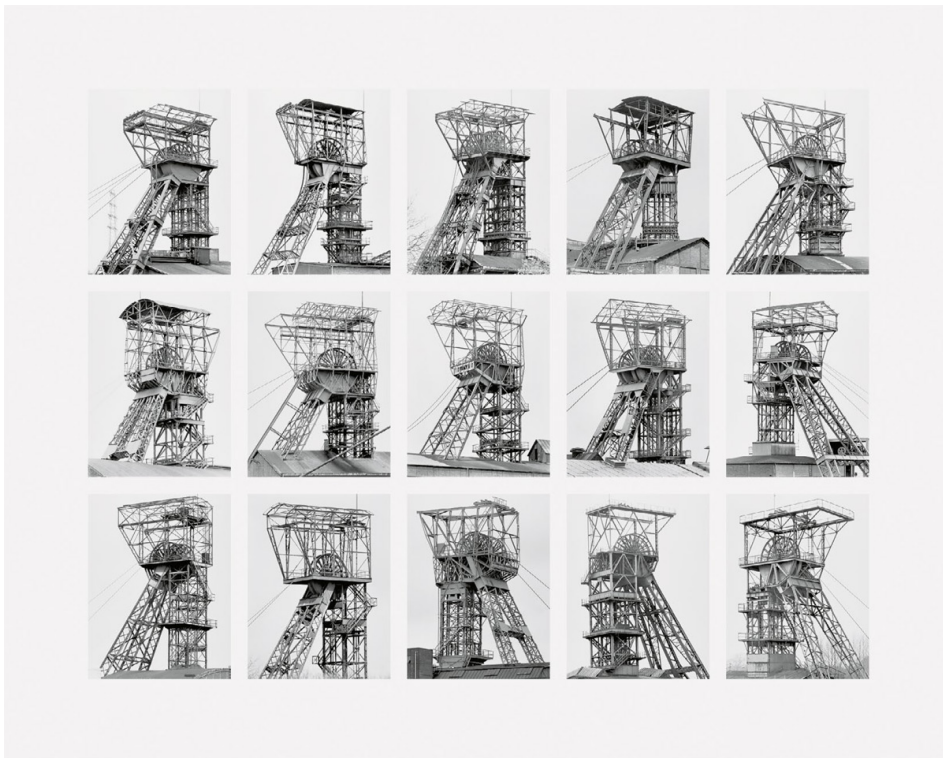

SCHELLMANNART

Bernd und Hilla Becher - Fördertürme (Winding Towers) 2006

image I from Typologies

Digital pigment print (Ditone) on photo paper,

90 x 113 cm (35½ x 44½"). Edition of 40,

signed and numbered 34/40 on verso.

Condition: three dented corners, images on request

Schellmann Art, attn. Bettina Mittler

Ainmillerstrasse 25, 80801 München

tel +49 89 38666080

Tue - Fri 10 am - 6 pm

munich@schellmannart.com