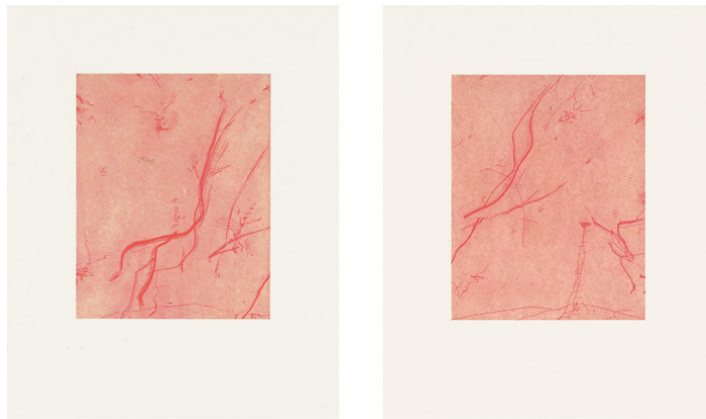

## SCHELLMANNART

### **Rebecca Horn - Dancing Giraffe Tree 1998**

Two soft ground etchings on dyed transparent Japanese paper, collaged on Hahnemühle etching paper. Each print 50 x 40 cm (19¾ x 15¾ in.), each signed and numbered. Edition of 60.