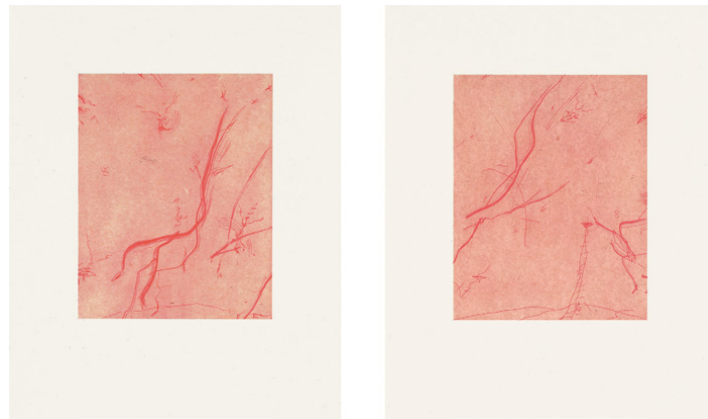

SCHELLMANNART

Rebecca Horn - Dancing Giraffe Tree 1998

Two soft ground etchings on dyed transparent Japanese paper, collaged on Hahnemühle etching paper. Each print 50 x 40 cm (19¾ x 15¾ in.), each signed and numbered. Edition of 60.