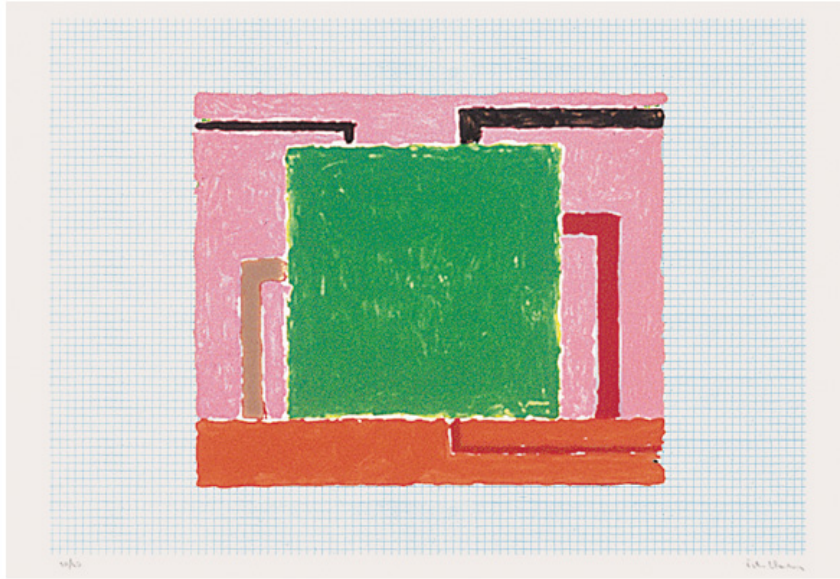

SCHELLMANNART

Peter Halley - Display 1991

Silkscreen/lithograph on rag paper, 66 x 96.5 cm (26 x 38"), edition of 50, signed and numbered, #6/50.

Schellmann Art, attn. Bettina Mittler
Ainmillerstrasse 25, 80801 München
tel +49 89 38666080
Tue - Fri 10 am - 6 pm
munich@schellmannart.com