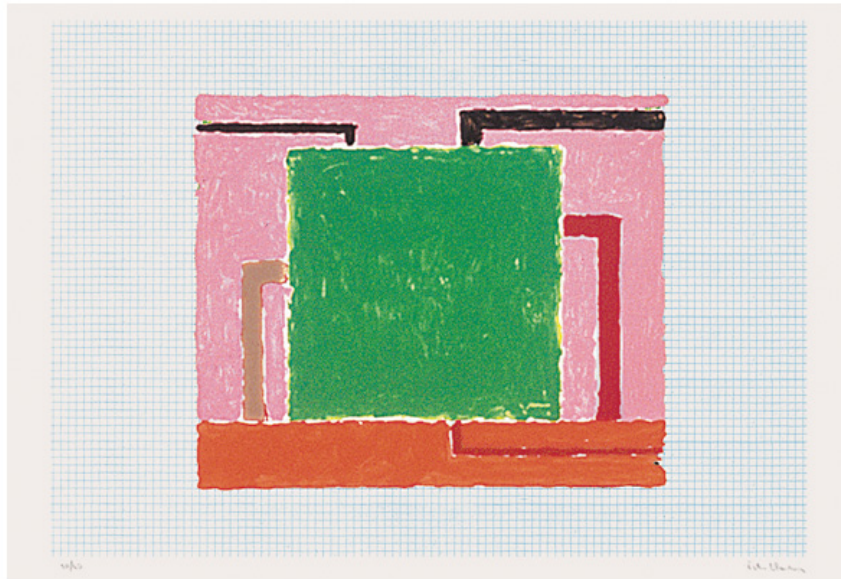

SCHELLMANNART

Peter Halley - Display 1991

Silkscreen/lithograph on rag paper, 66 x 96.5 cm (26 x 38"), edition of 50, signed and numbered, #6/50.

Schellmann Art, attn. Bettina Mittler
Ainmillerstrasse 25, 80801 München
tel +49 89 38666080
Tue - Fri 10 am - 6 pm
munich@schellmannart.com