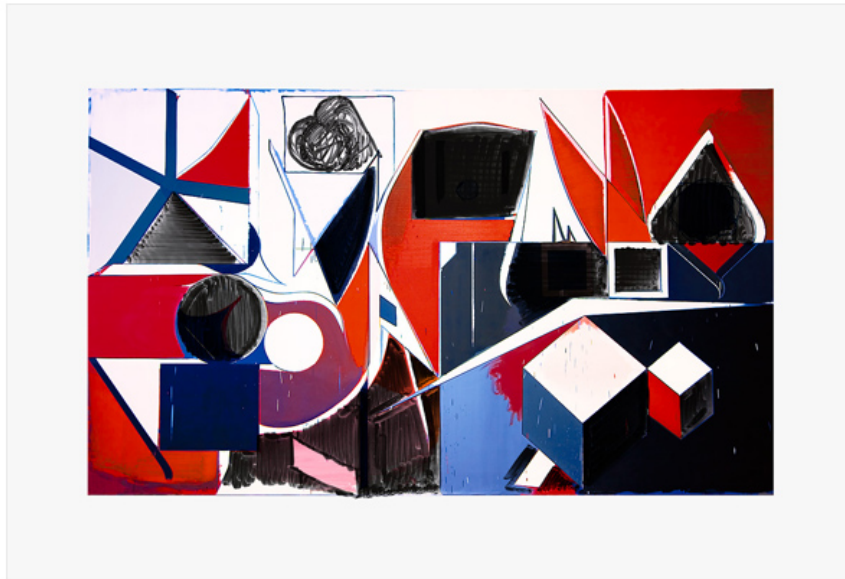

## SCHELLMANNART

### **Thomas Scheibitz - from: Studie/Denkmal... (image 3) 2009**

[Studie/Denkmal für einen Trickfilm]  
Set of four digital pigment prints (Ditone) on  
Etching paper, 42 x 62 cm (16½ x 24½") each.  
Edition of 30, each signed and numbered.