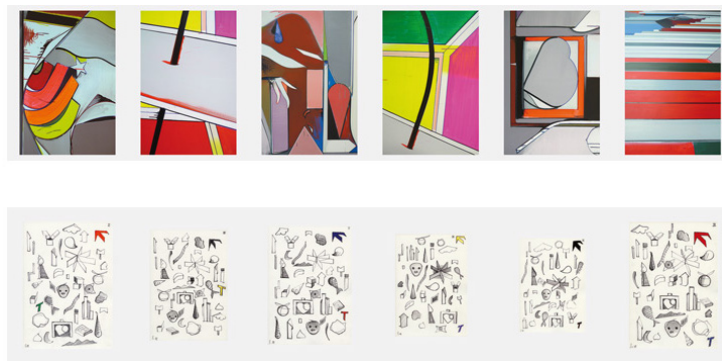

SCHELLMANNART

Thomas Scheibitz - Lexikon 2009

Two-sided 6-part leporello, digital pigment print (Ditone)
on 308 g Hahnemühle Photo Rag paper, 32 x 150 cm
(12½ x 59 in).

Edition: 75, signed and numbered on label on archival
sleeve.