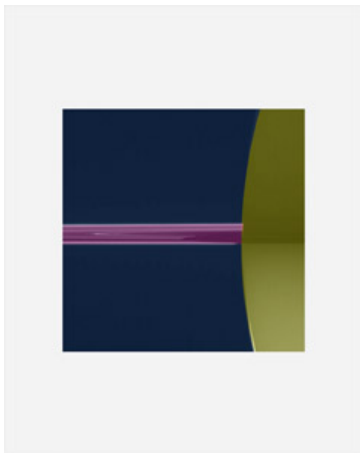

## SCHELLMANNART

### **Thomas Ruff - cassini/zycles 2010**

Set of 3 digital pigment prints (Ditone) on photo rag paper, 85 x 68 cm (33½ x 26¾ in) each, edition of 30, each signed and numbered on verso, #24/30.

Schellmann Art, attn. Bettina Mittler  
Ainmillerstrasse 25, 80801 München  
tel +49 89 38666080  
Tue - Fri 10 am - 6 pm  
[munich@schellmannart.com](mailto:munich@schellmannart.com)