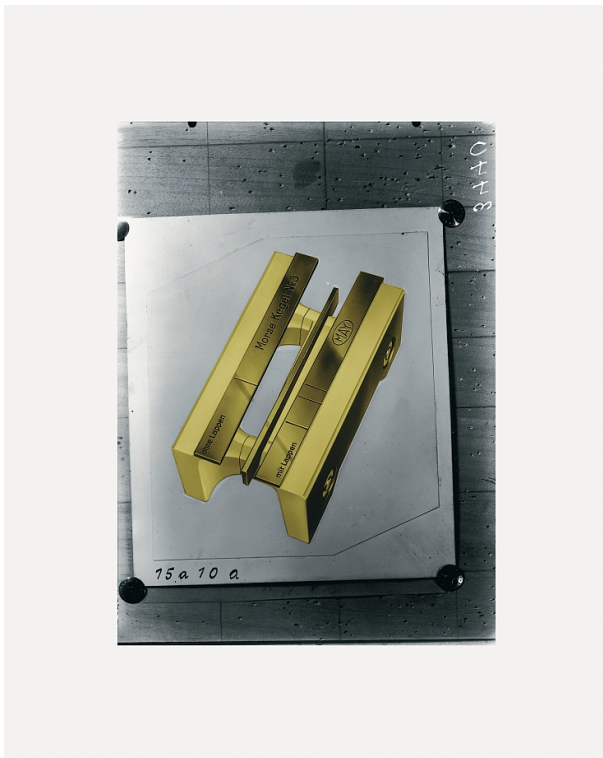

SCHELLMANNART

Thomas Ruff - 3440, from: Maschinen 2005

Pigment print on photo rag paper, 50 x 40 (15¾ x 19¾").
Edition of 30, signed and numbered, #15/30, two former
hinges on verso.

Schellmann Art, attn. Bettina Mittler
Ainmillerstrasse 25, 80801 München
tel +49 89 38666080
Tue - Fri 10 am - 6 pm
munich@schellmannart.com