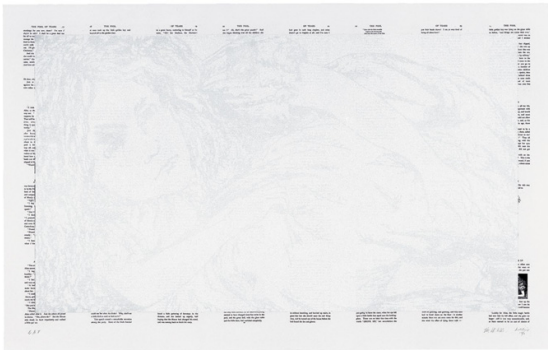

## SCHELLMANNART

### **Tim Rollins and K.O.S. - Black Alice, White Alice 1989**

Two offset lithographs with silkscreen, collage and hand painted gesso on Saunders 614g rag paper, 84 x 132 cm. Edition: 50, signed and numbered each.