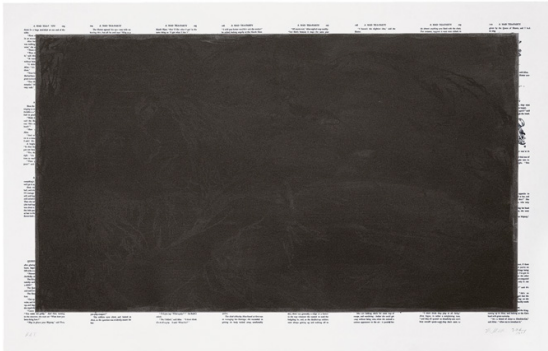

## SCHELLMANNART

### **Tim Rollins and K.O.S. - Black Alice, White Alice 1989**

Two offset lithographs with silkscreen, collage and hand painted gesso on Saunders 614g rag paper, 84 x 132 cm. Edition: 50, signed and numbered each.