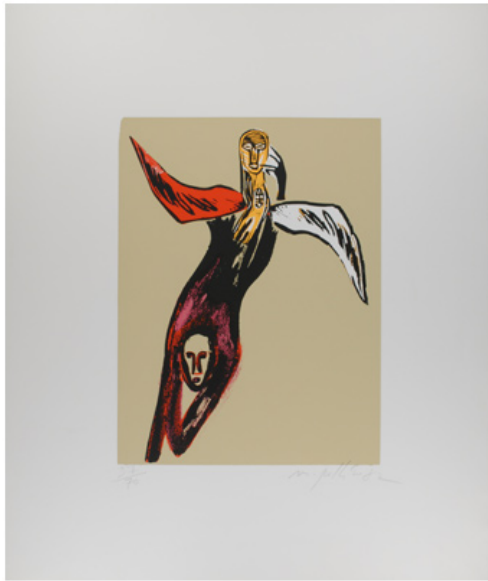

## SCHELLMANNART

### **Mimmo Paladino - Figura (on brown) 1982**

Silkscreen 75 x 65 cm (30 x 26"),  
edition of 70, signed and numbered.

Schellmann Art, attn. Bettina Mittler  
Ainmillerstrasse 25, 80801 München  
tel +49 89 38666080  
Tue - Fri 10 am - 6 pm  
[munich@schellmannart.com](mailto:munich@schellmannart.com)