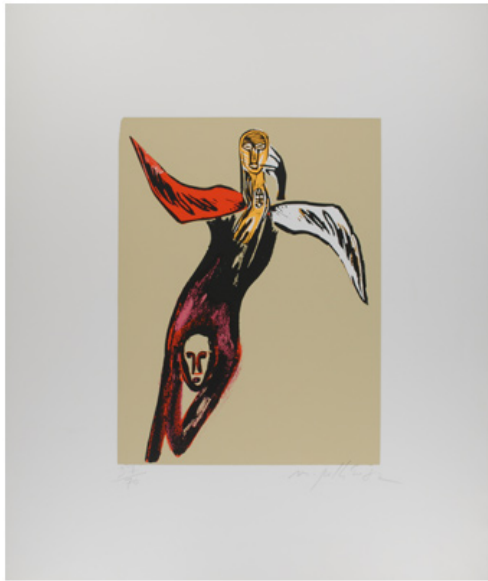

SCHELLMANNART

Mimmo Paladino - Figura (on brown) 1982

Silkscreen 75 x 65 cm (30 x 26"),
edition of 70, signed and numbered.

Schellmann Art, attn. Bettina Mittler
Ainmillerstrasse 25, 80801 München
tel +49 89 38666080
Tue - Fri 10 am - 6 pm
munich@schellmannart.com