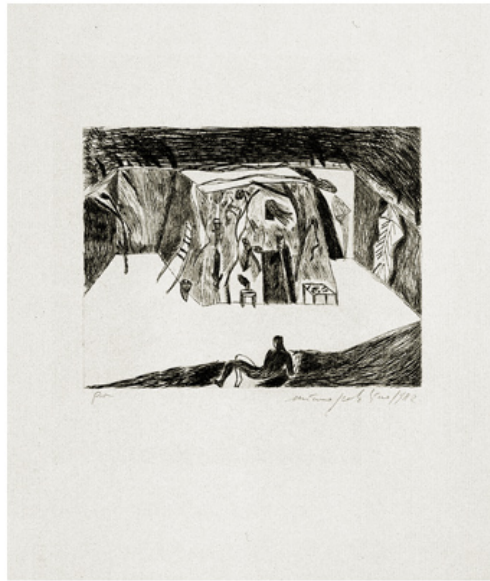

**SCHELLMANNART**

**Mimmo Paladino - Untitled 1982**

Etching on yellow rag paper, 65 x 48 cm (25 x 19"),  
edition of 30, signed and numbered.

Schellmann Art, attn. Bettina Mittler  
Ainmillerstrasse 25, 80801 München  
tel +49 89 38666080  
Tue - Fri 10 am - 6 pm  
[munich@schellmannart.com](mailto:munich@schellmannart.com)