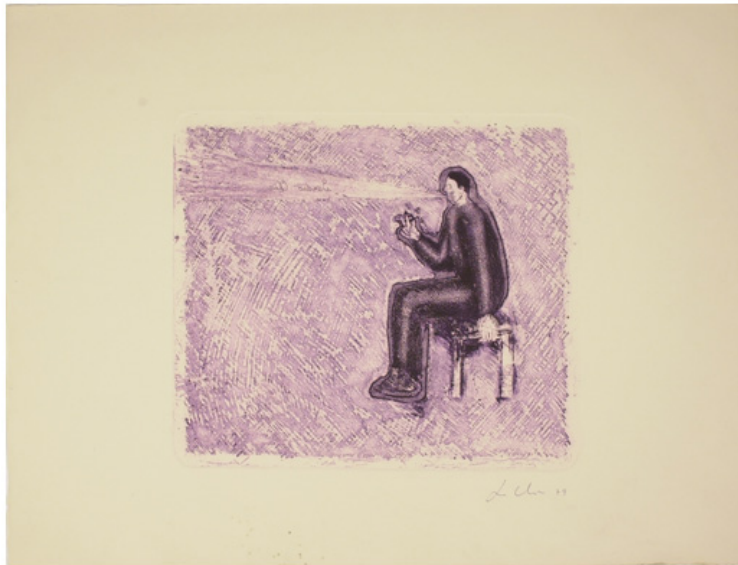

SCHELLMANNART

Sandro Chia - The Smoking Man 1980

Etching, 45 x 59 cm (17¾ x 23¼"), trial proof, signed.
Condition: some handling traces, stains.

Schellmann Art, attn. Bettina Mittler
Ainmillerstrasse 25, 80801 München
tel +49 89 38666080
Tue - Fri 10 am - 6 pm
munich@schellmannart.com