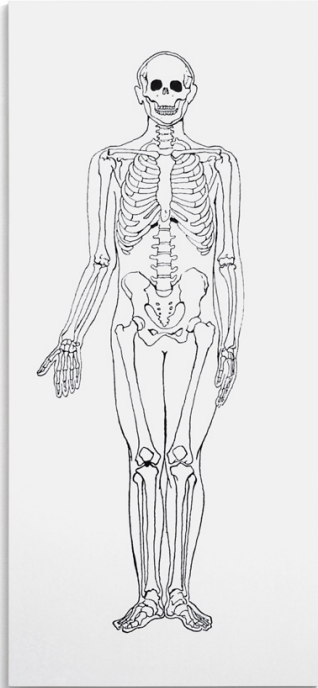

## SCHELLMANNART

### **Katharina Fritsch - Lexikonzeichnung (2. Serie Mensch) 2006**

Screenprint on both sides of an Amphibolin primed wooden door panel. Size: 200 x 90 x 4 cm (78¾ x 35½ x 1½"). Edition: 15, signed and numbered on separate label.