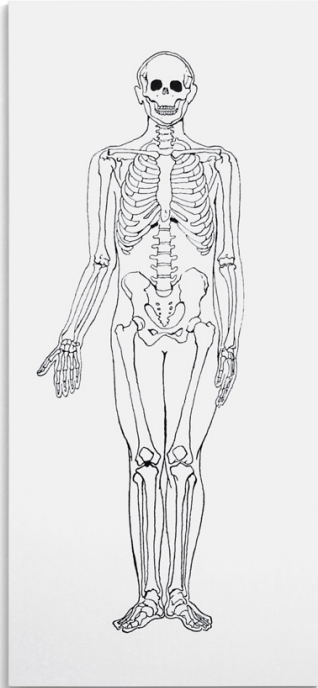

SCHELLMANNART

Katharina Fritsch - Lexikonzeichnung (2. Serie Mensch) 2006

Screenprint on both sides of an Amphibolin primed wooden door panel. Size: 200 x 90 x 4 cm (78¾ x 35½ x 1½"). Edition: 15, signed and numbered on separate label.