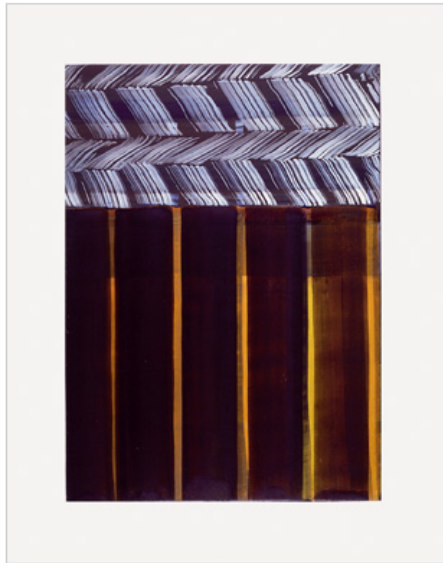

SCHELLMANNART

Juan Uslé - Missing Aleph 2005

Diptych of digital pigment prints on Hahnemühle rag paper, 60 x 47.3 cm each (23½ x 18½"). Edition of 60, each signed and numbered.

Schellmann Art, attn. Bettina Mittler
Ainmillerstrasse 25, 80801 München
tel +49 89 38666080
Tue - Fri 10 am - 6 pm
munich@schellmannart.com