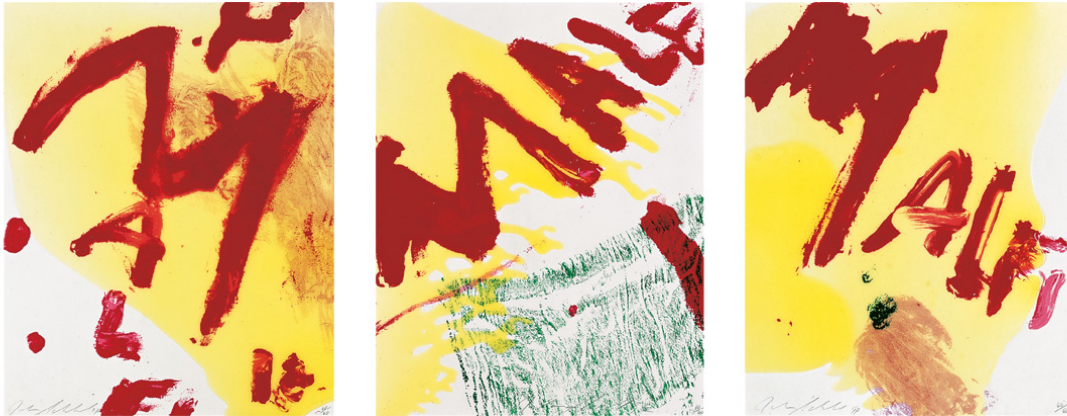

SCHELLMANNART

Julian Schnabel - Malfi 1998

Three silkscreens, printed in five to seven colors on primed Rising museum board, each handworked with monotype and poured resin.

Each print 50 x 40 cm (19¾ x 15¾"), each signed and numbered. Edition of 60.