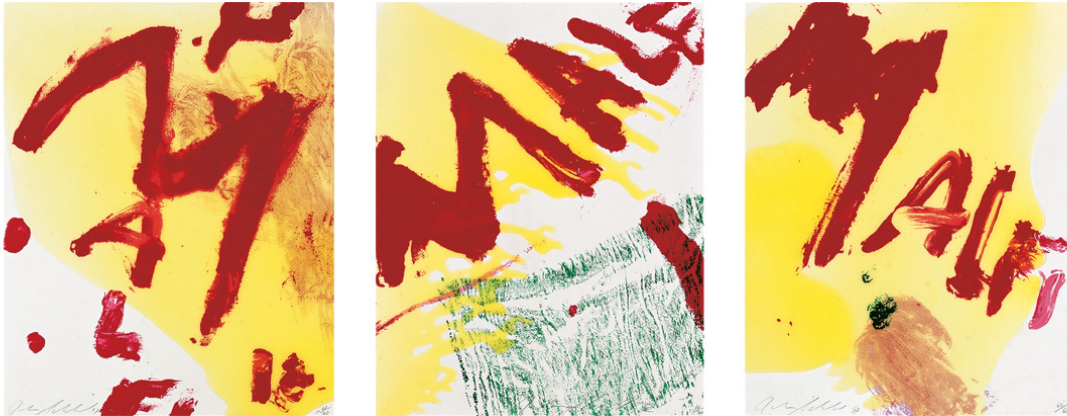

SCHELLMANNART

Julian Schnabel - Malfi 1998

Three silkscreens, printed in five to seven colors on primed Rising museum board, each handworked with monotype and poured resin. Each print 50 x 40 cm (19¾ x 15¾"), each signed and numbered. Edition of 60.