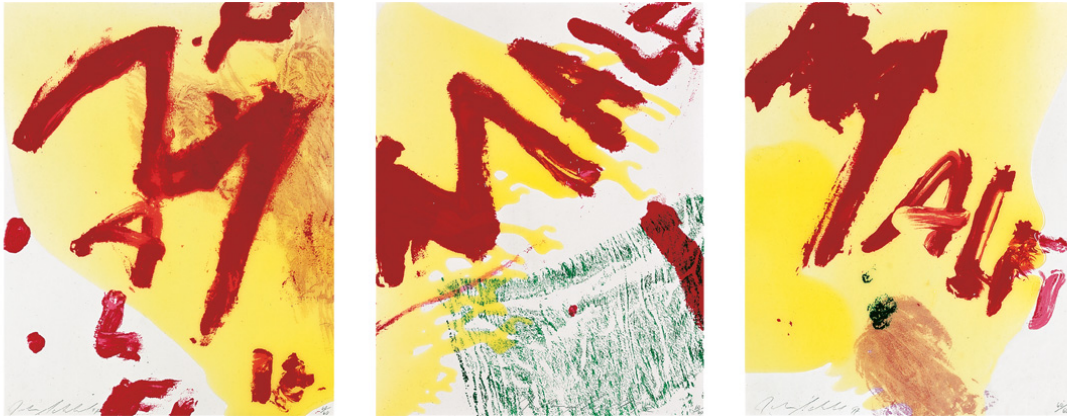

## SCHELLMANNART

### **Julian Schnabel - Malfi 1998**

Three silkscreens, printed in five to seven colors on primed Rising museum board, each handworked with monotype and poured resin. Each print 50 x 40 cm (19¾ x 15¾"), each signed and numbered. Edition of 60.