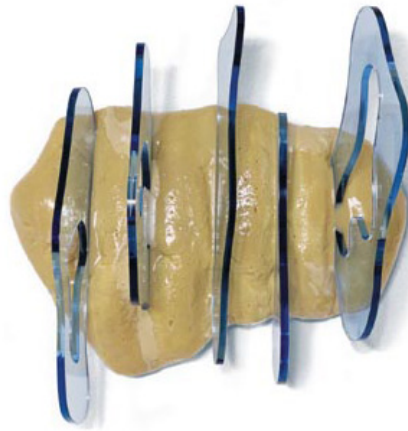

**SCHELLMANNART**

**Tobias Rehberger - Weghangung I-V 2001**

Laser cut acrylic glass, polyurethane, wood, approx. 42 x 42 x 40 cm (16½ x 16½ x 15¾"), signed and numbered.  
Edition of 12.

Schellmann Art, attn. Bettina Mittler  
Ainmillerstrasse 25, 80801 Munchen  
tel +49 89 38666080  
Tue - Fri 10 am - 6 pm  
[munich@schellmannart.com](mailto:munich@schellmannart.com)