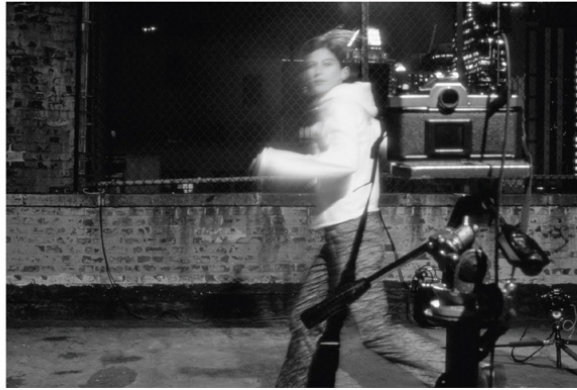

SCHELLMANNART

Barbara Probst - Exposure #1 2000 2002

Two photographs, mounted on Dibond,
40,5 x 61 cm (16 x 24") each,
Edition of 45, signed on both images.

Schellmann Art, attn. Bettina Mittler
Ainmillerstrasse 25, 80801 München
tel +49 89 38666080
Tue - Fri 10 am - 6 pm
munich@schellmannart.com