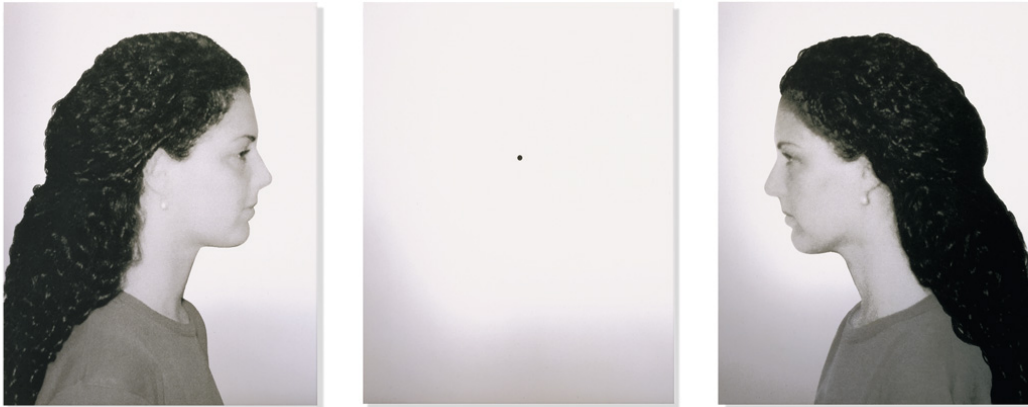

**SCHELLMANNART**

**Michelangelo Pistoletto - Gemelle (Mirror Triptych) 1998**

Three acrylic glass mirrors, printed with silkscreen.  
Each print 50 x 40 cm (19<sup>3</sup>/<sub>4</sub> x 15<sup>3</sup>/<sub>4</sub>" ), signed  
and numbered on verso. Edition of 60 + X.