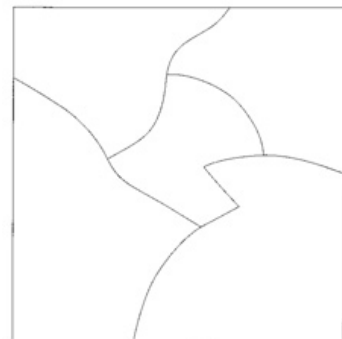

Michelangelo Pistoletto - Affresco - 5 1998

Five mirror fragments mounted on a wall painted in yellow, green, orange, blue, red or gray.
Mirror fragments irregularly shaped and sized; mirror is 150 x 150 cm (59 x 59") before fragmentation; installation size according to the wall.
Limited to 12 installations, with a signed and numbered certificate.