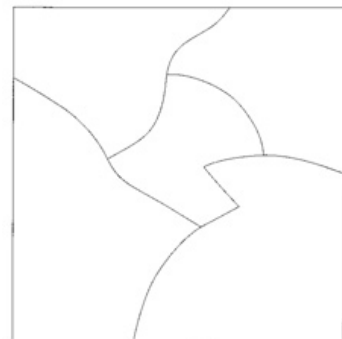

Michelangelo Pistoletto - Affresco - 5 1998

Five mirror fragments mounted on a wall painted in yellow, green, orange, blue, red or gray.
Mirror fragments irregularly shaped and sized;
mirror is 150 x 150 cm (59 x 59") before fragmentation;
installation size according to the wall.
Limited to 12 installations, with a signed and numbered certificate.