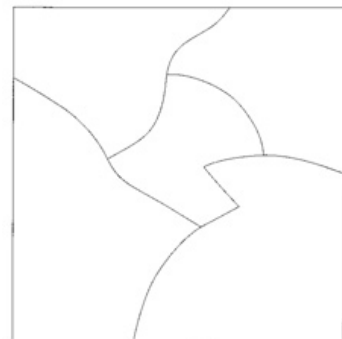

**Michelangelo Pistoletto - Affresco - 5 1998**

Five mirror fragments mounted on a wall painted in yellow, green, orange, blue, red or gray.  
Mirror fragments irregularly shaped and sized; mirror is 150 x 150 cm (59 x 59") before fragmentation; installation size according to the wall.  
Limited to 12 installations, with a signed and numbered certificate.