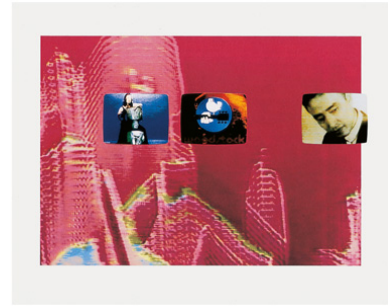

## SCHELLMANNART

### **Nam June Paik - Triangle, Trinity 1998**

Three mixed media prints (silkscreen and offset),  
two of them with collage, all on Rives rag paper.  
Each print 40 x 50 cm (15<sup>3</sup>/<sub>4</sub> x 19<sup>3</sup>/<sub>4</sub>" ), each signed  
and numbered. Edition of 60.