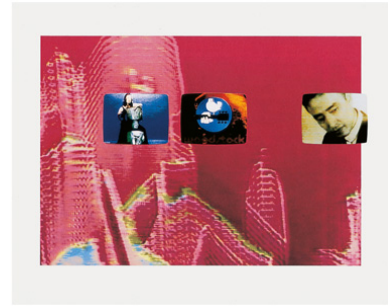

## SCHELLMANNART

### **Nam June Paik - Triangle, Trinity 1998**

Three mixed media prints (silkscreen and offset), two of them with collage, all on Rives rag paper. Each print 40 x 50 cm (15<sup>3</sup>/<sub>4</sub> x 19<sup>3</sup>/<sub>4</sub>" ), each signed and numbered. Edition of 60.