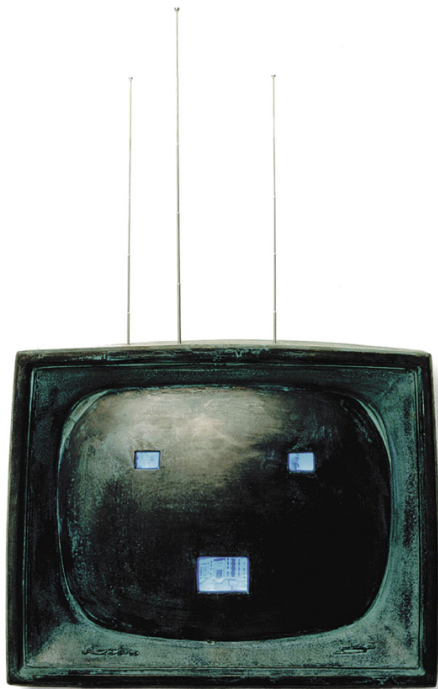

**SCHELLMANNART**

**Nam June Paik - Born Again 1991**

Bronze, patined, with TV monitors, antennas,  
plug, 48 x 59 x 15 cm (19 x 23 x 6 in).  
Edition of 24, signed and numbered on label.

Schellmann Art, attn. Bettina Mittler  
Ainmillerstrasse 25, 80801 München  
tel +49 89 38666080  
Tue - Fri 10 am - 6 pm  
[munich@schellmannart.com](mailto:munich@schellmannart.com)