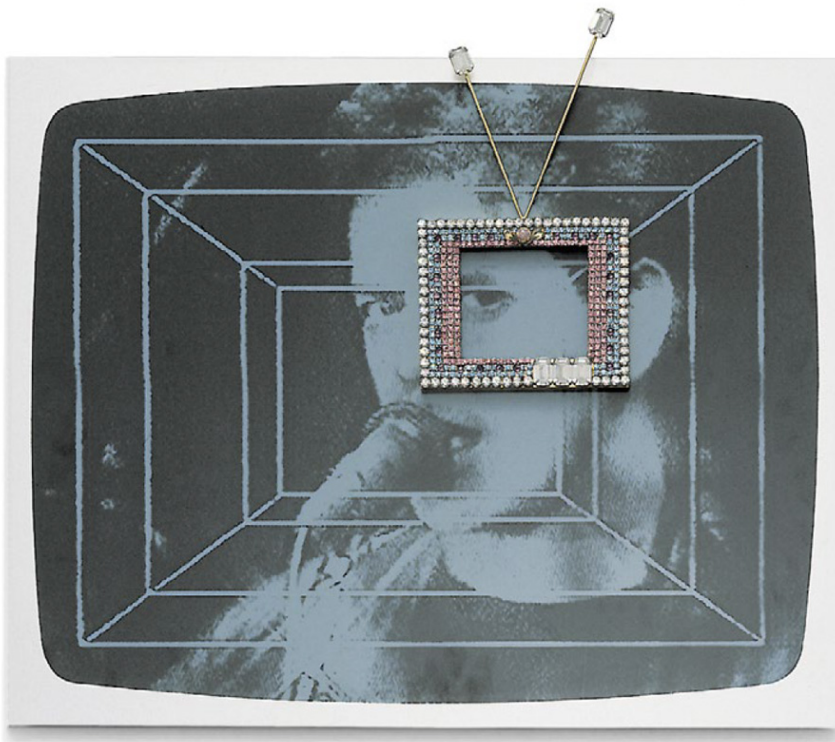

SCHELLMANNART

Nam June Paik - Video Sonata op. 56 1995

Lou Reed (still from video *Bye Bye, Kipling*)
Silkscreen on aluminum, brass, rhinestone,
45 x 56 x 3 cm. Edition of 40, signed and numbered.

Schellmann Art, attn. Bettina Mittler
Ainmillerstrasse 25, 80801 München
tel +49 89 38666080
Tue - Fri 10 am - 6 pm
munich@schellmannart.com