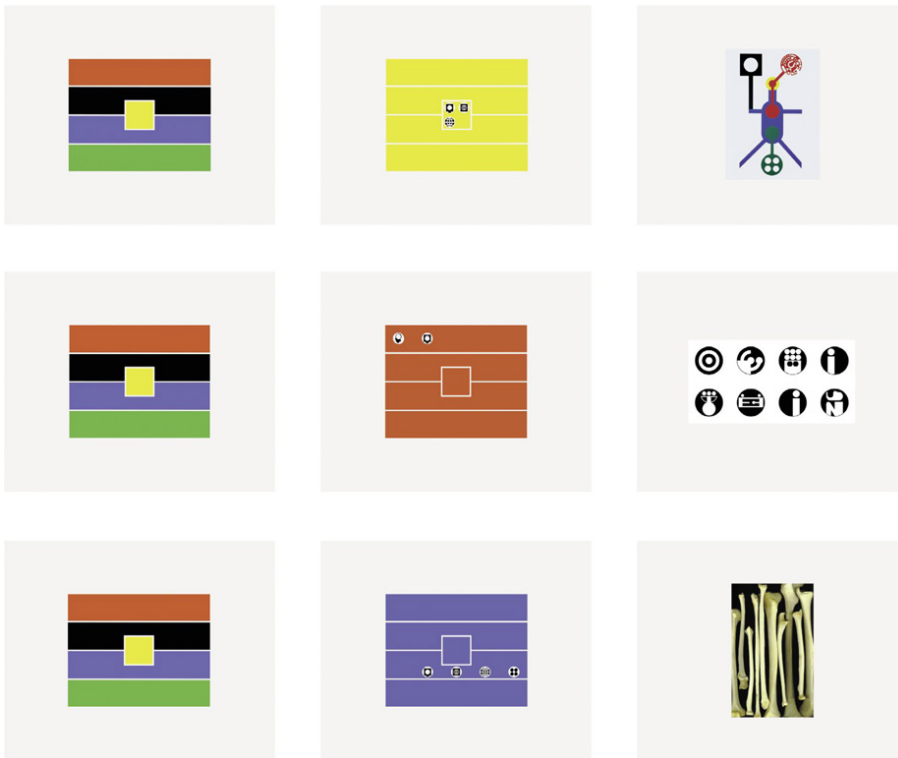

## SCHELLMANNART

### **Matt Mullican - Untitled 1998**

a, b: Two silkscreens, c: Offset lithograph, all printed on Fabriano rag paper. Each print 40 x 50 cm (15¾ x 19¾"), set signed and numbered on print a. Edition of 60.

Print <b>a</b> is the same image throughout the edition, <b>b</b> has 5 different color variations, and <b>c</b> shows 15 different images within the edition.

Schellmann Art, attn. Bettina Mittler  
Ainmillerstrasse 25, 80801 München  
tel +49 89 38666080  
Tue - Fri 10 am - 6 pm  
munich@schellmannart.com