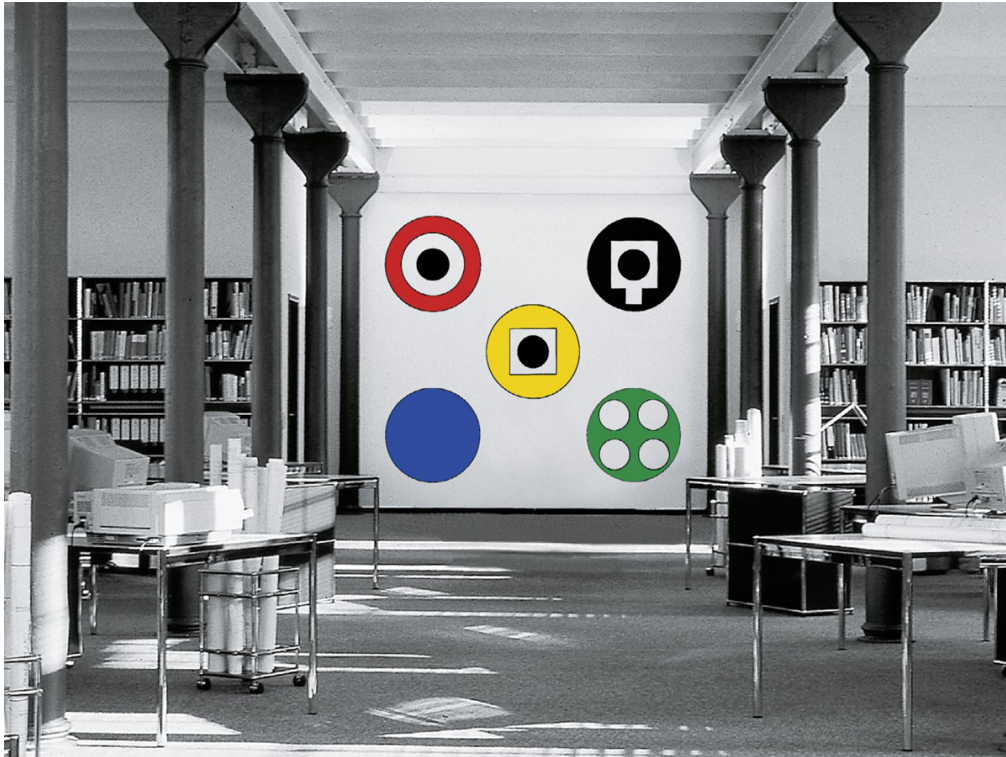

SCHELLMANNART

Matt Mullican - from: Untitled (Wall Work) (image 2) 1998

Five signs painted on a wall. Dimensions and configuration variable. Limited to 15 installations, with a signed and numbered certificate.