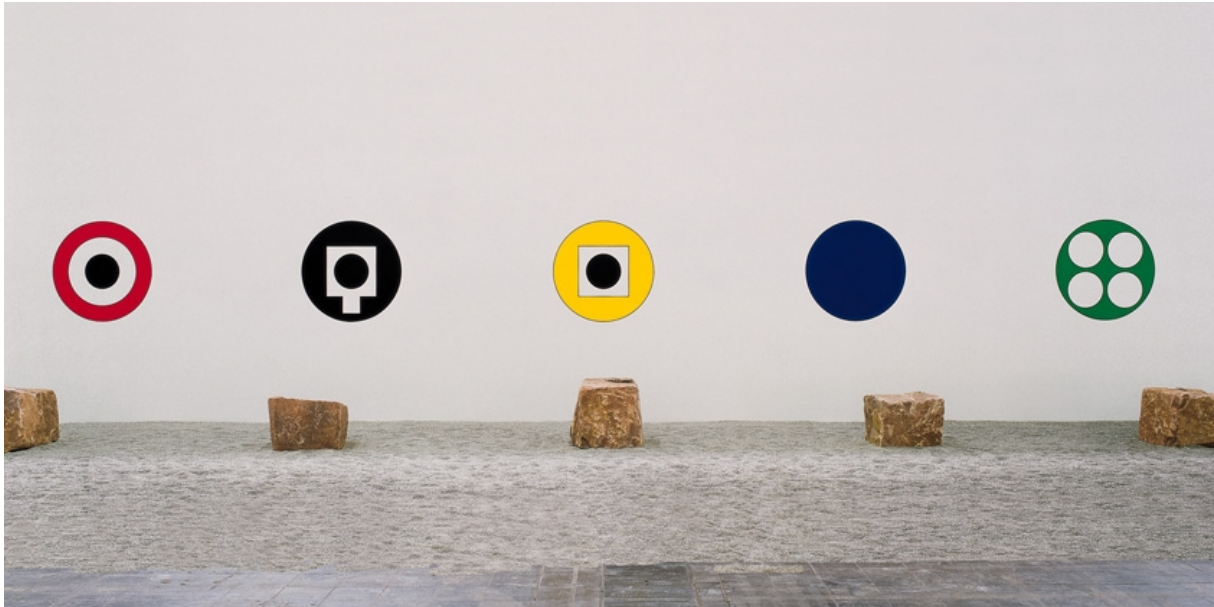

SCHELLMANNART

Matt Mullican - from: Untitled (Wall Work) (image 3) 1998

Five signs painted on a wall. Dimensions and configuration variable. Limited to 15 installations, with a signed and numbered certificate.