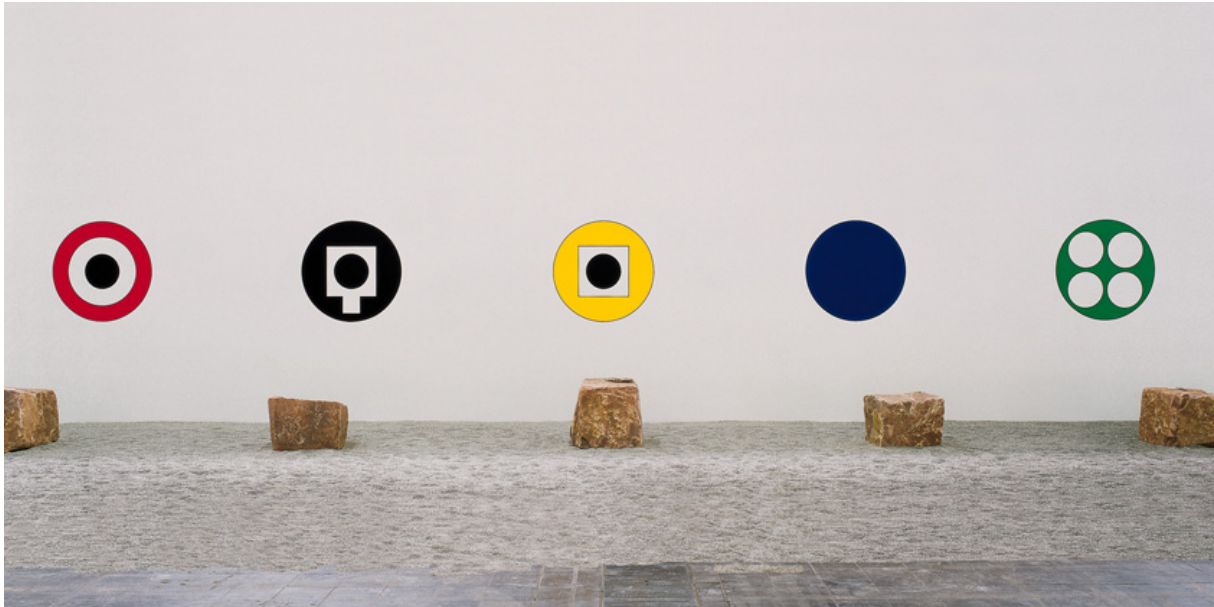

SCHELLMANNART

Matt Mullican - from: Untitled (Wall Work) (image 3) 1998

Five signs painted on a wall. Dimensions and configuration variable. Limited to 15 installations, with a signed and numbered certificate.