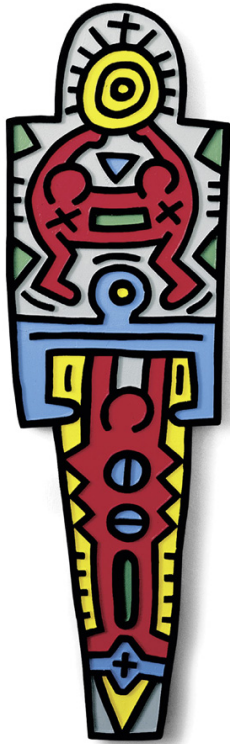

SCHELLMANNART

Keith Haring - Totem [wood] 1988/89

Carved plywood, painted in colors,
184 x 56 x 5 cm (72 x 22 x 2 in.),
edition of 35.
[not available]

Schellmann Art, attn. Bettina Mittler
Ainmillerstrasse 25, 80801 München
tel +49 89 38666080
Tue - Fri 10 am - 6 pm
munich@schellmannart.com