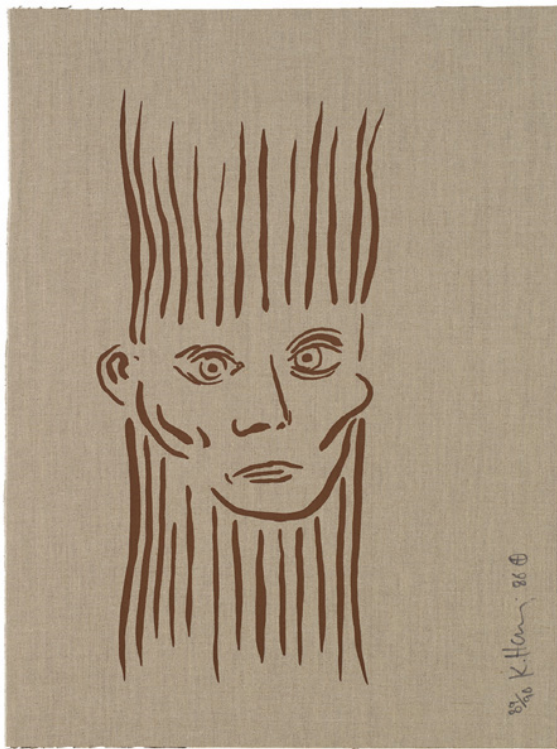

## SCHELLMANNART

### Keith Haring - Portrait of Joseph Beuys 1986

Silkscreen on natural or white canvas, 80 x 60 cm  
(31½ x 23"). Edition of 90 + XXX, signed and numbered.

Schellmann Art, attn. Bettina Mittler  
Ainmillerstrasse 25, 80801 München  
tel +49 89 38666080  
Tue - Fri 10 am - 6 pm  
[munich@schellmannart.com](mailto:munich@schellmannart.com)