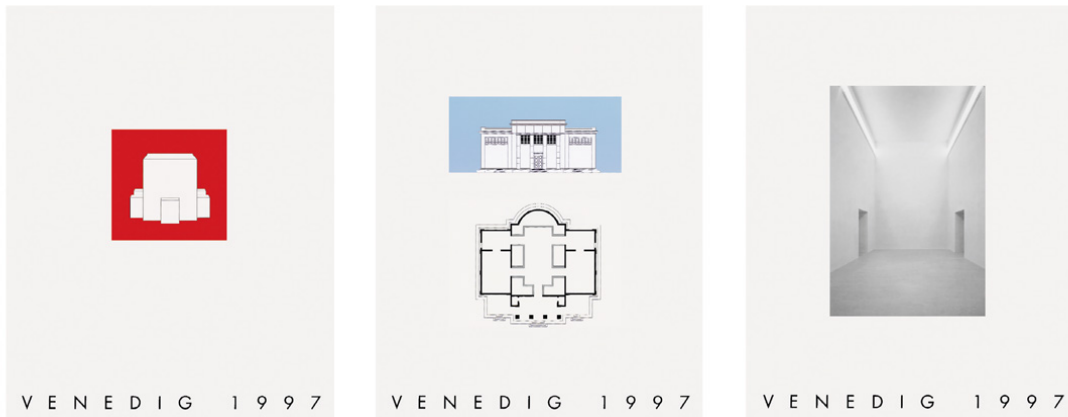

SCHELLMANNART

Gerhard Merz - Venedig 1997 1998

a, b: Two silkscreens, c: Grano lithograph,
all printed on Magnani rag paper.

Each print 50 x 40 cm (19¾ x 15¾"),
each signed and numbered. Edition of 60.

Schellmann Art, attn. Bettina Mittler
Ainmillerstrasse 25, 80801 München
tel +49 89 38666080
Tue - Fri 10 am - 6 pm
munich@schellmannart.com