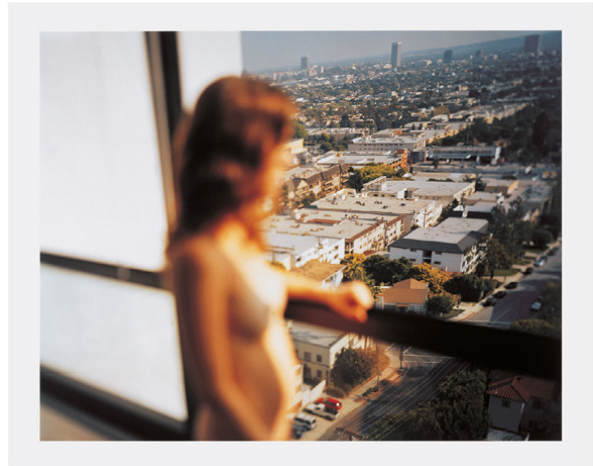

SCHELLMANNART

Malerie Marder - Untitled #1 and #2 2001

Two light jet prints, mounted on plexiglas,
50.5 x 60.5 cm (20 x 24") ea.

Edition of 45, signed on left image.

Schellmann Art, attn. Bettina Mittler
Ainmillerstrasse 25, 80801 München
tel +49 89 38666080
Tue - Fri 10 am - 6 pm
munich@schellmannart.com