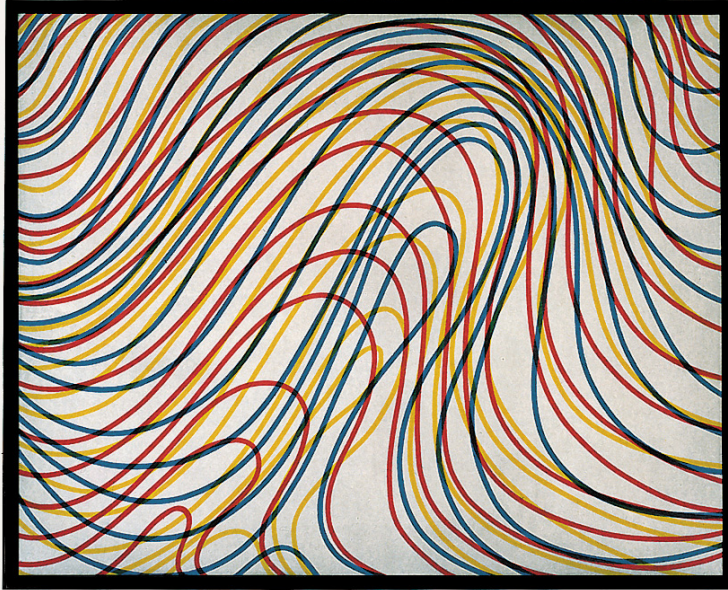

**SCHELLMANNART**

**Sol LeWitt - Wavy Lines with Black Border 1997**

Aquatint on rag paper, 53 x 63 cm (21 x 24<sup>3</sup>/<sub>4</sub>" ),  
edition of 60 + X, signed and numbered.

Schellmann Art, attn. Bettina Mittler  
Ainmillerstrasse 25, 80801 München  
tel +49 89 38666080  
Tue - Fri 10 am - 6 pm  
[munich@schellmannart.com](mailto:munich@schellmannart.com)