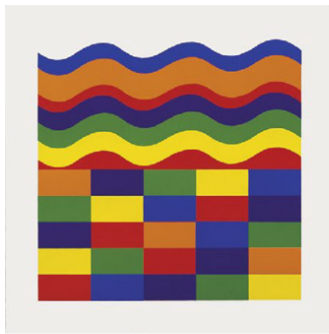

SCHELLMANNART

Sol LeWitt - Arcs and Bands in Colors A - F 1999

Set of 6 linocuts on rag paper, each print
51 x 51 cm (20 x 20 in.), each signed and
numbered. Edition of 50.

Schellmann Art, attn. Bettina Mittler
Ainmillerstrasse 25, 80801 München
tel +49 89 38666080
Tue - Fri 10 am - 6 pm
munich@schellmannart.com