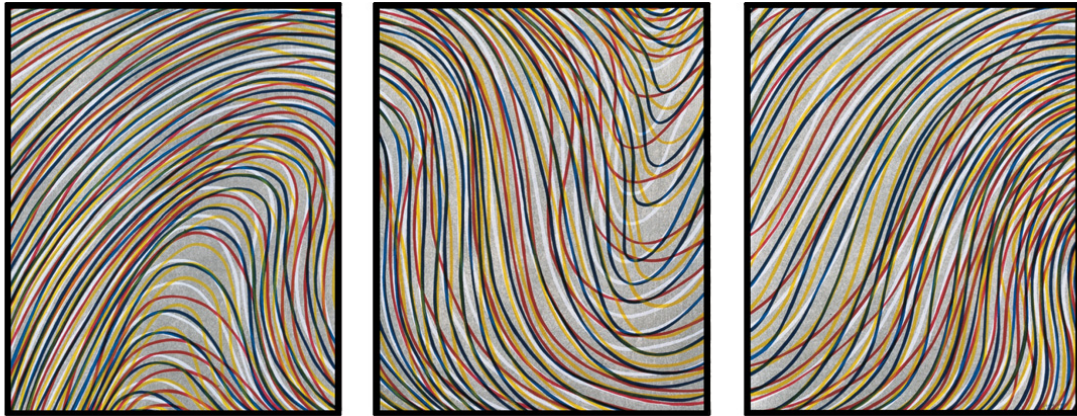

SCHELLMANNART

Sol LeWitt - Wavy Lines on Gray 1996 - 98

Triptych of three woodcuts, printed with oil paint on
Awa-Kozo Japanese paper, 50 x 40 cm (19³/₄ x 15³/₄").
Edition: 60, signed and num. on print c.