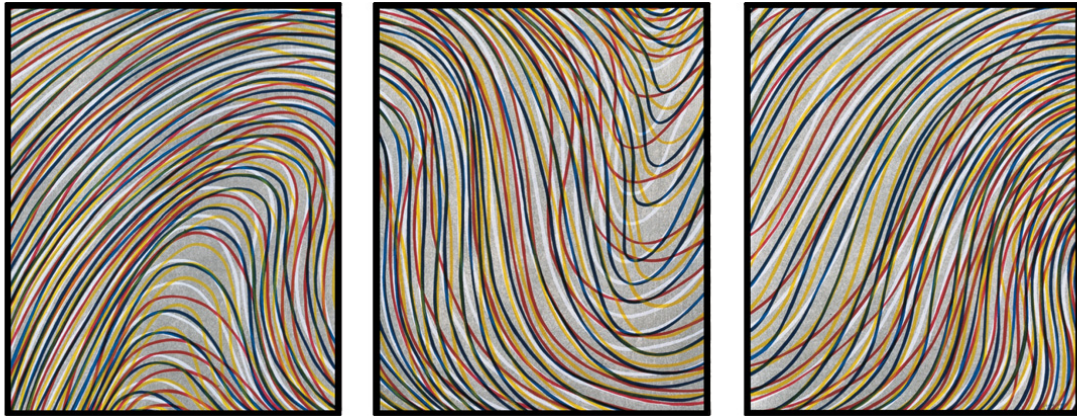

## SCHELLMANNART

### **Sol LeWitt - Wavy Lines on Gray 1996 - 98**

Triptych of three woodcuts, printed with oil paint on  
Awa-Kozo Japanese paper, 50 x 40 cm (19<sup>3</sup>/<sub>4</sub> x 15<sup>3</sup>/<sub>4</sub>").  
Edition: 60, signed and num. on print c.