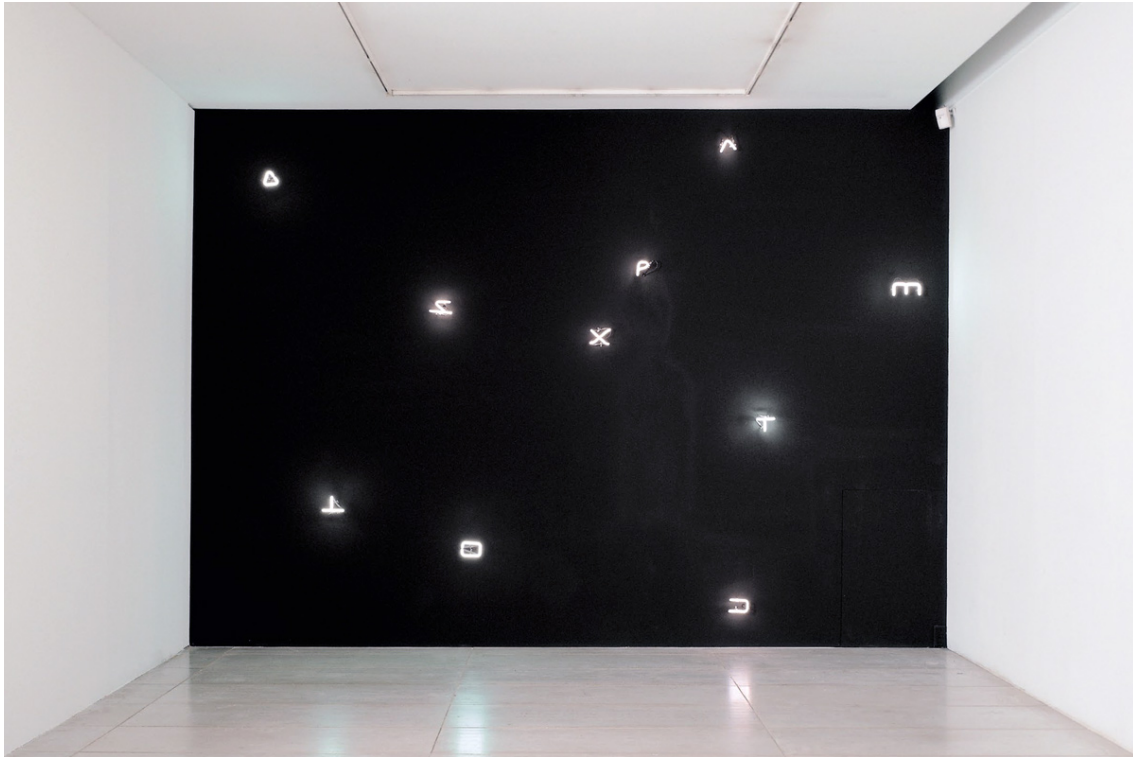

**SCHELLMANNART**

**Joseph Kosuth - Sigla, Finnegans Wake 1998**

Warm white neon on a black painted wall;  
configuration of the neon signs variable.  
Signs approximately 12 x 12 x 4 cm (5 x 5 x 1½ ");  
installation size according to the wall.  
Limited to 12 installations, with a signed and  
numbered certificate.