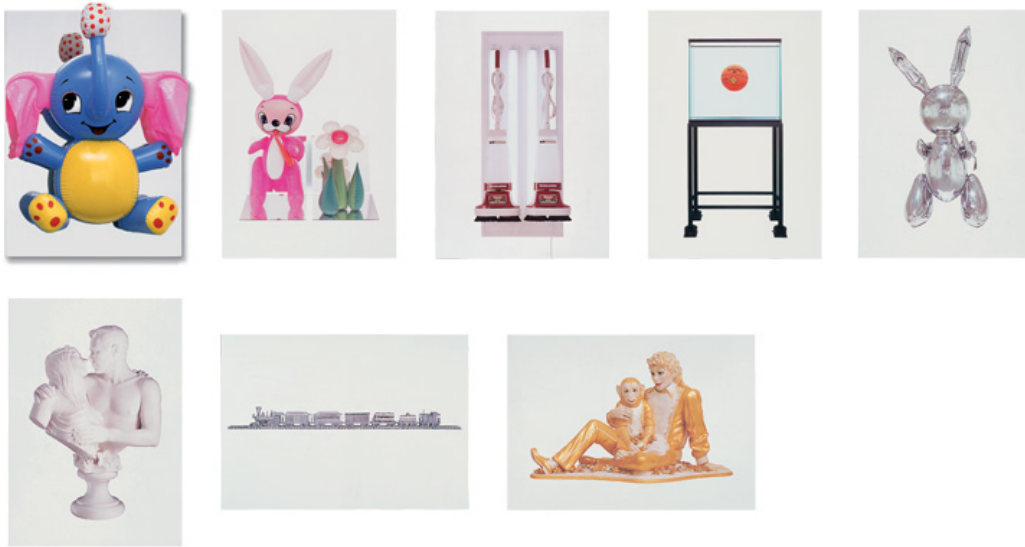

SCHELLMANNART

Jeff Koons - Jeff Koons 1995

Mirror-polished stainless steel box, 101 x 71 x 5 cm (39³/₄ x 28 x 2 in) with inflatable plastic toy, to be hung as wall object, containing 7 offset lithographs, 100 x 70 cm (39¹/₂ x 27¹/₂ in) each. Each print signed and numbered; box signed and numbered on label. Edition of 50 + 10 A.P.