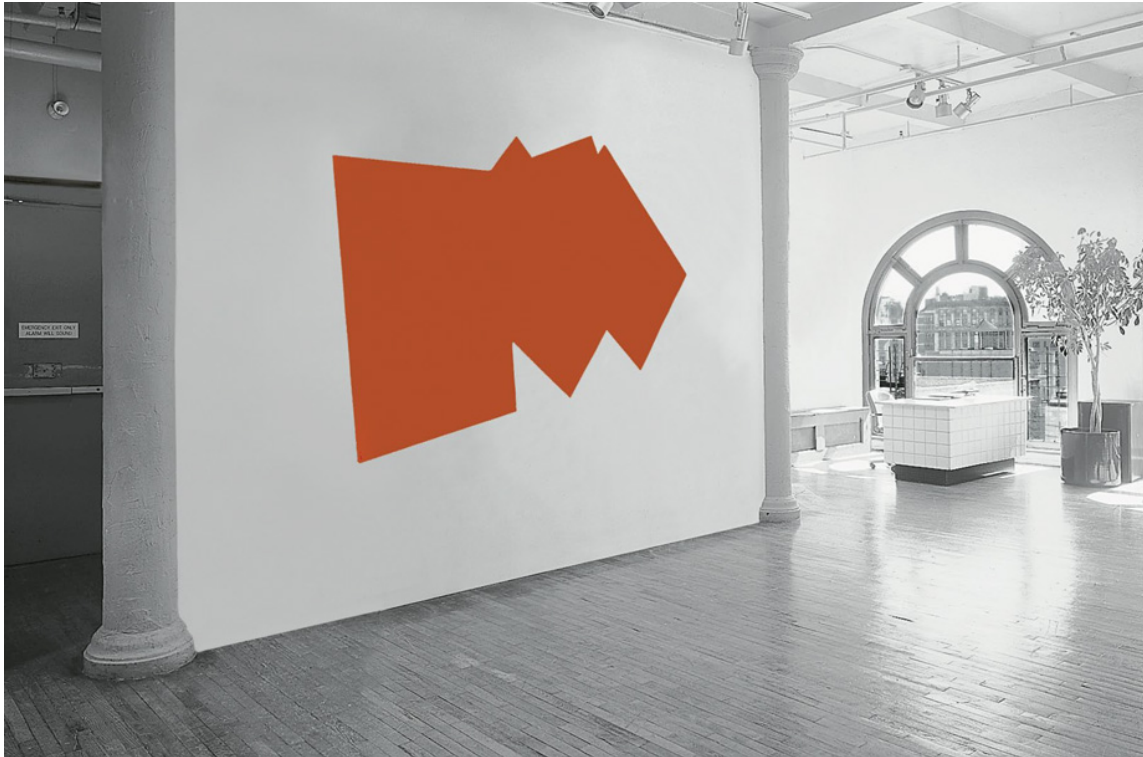

## SCHELLMANNART

### **Imi Knoebel - Mennige (Polygon) 1998**

Wall painting (in red lead or ferric oxide paint), size variable. Limited to 12 installations, with a signed and numbered certificate (gouache, 100 x 70 cm).