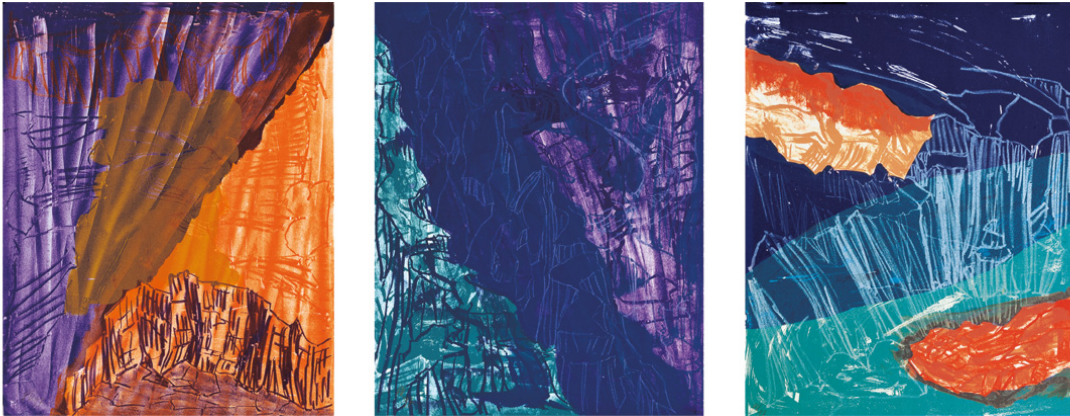

SCHELLMANNART

Per Kirkeby - Untergang 1998

Three lithographs, printed from three to five stones on Velin Arches rag paper. Each print 50 x 40 cm (19¾ x 15¾"), each signed and numbered. Edition of 60.

Schellmann Art, attn. Bettina Mittler
Ainmillerstrasse 25, 80801 München
tel +49 89 38666080
Tue - Fri 10 am - 6 pm
munich@schellmannart.com