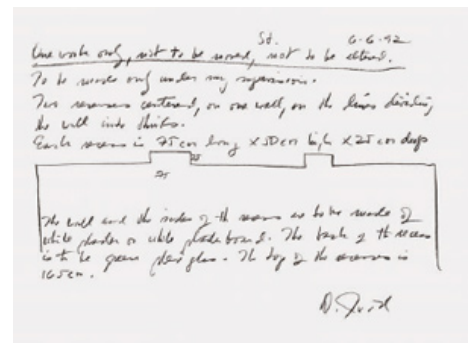

SCHELLMANNART

Donald Judd - Untitled (Wall Work) 1992

Two recesses on a wall, with red, blue or green plexiglas or galvanized iron. Recesses 50 x 75 x 25 cm (29½ x 19¾ x 10") ea.; installation size according to the wall. Limited to 12 installations, with certificate, signed by the estate, numbered. [not available]