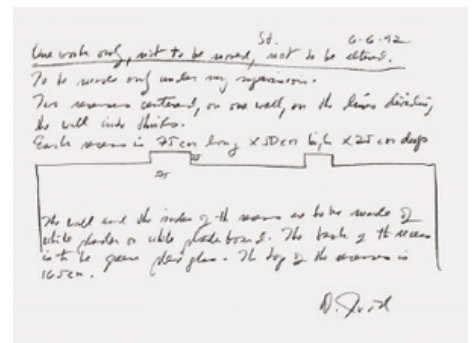

SCHELLMANNART

Donald Judd - from: **Untitled (Wall Work) (image 2)** 1992

Two recesses on a wall, with red, blue or green plexiglas or galvanized iron.
Recesses 50 x 75 x 25 cm (29½ x 19¾ x 10") ea.;
installation size according to the wall.
Limited to 12 installations, with certificate, signed by the estate, numbered.
[not available]