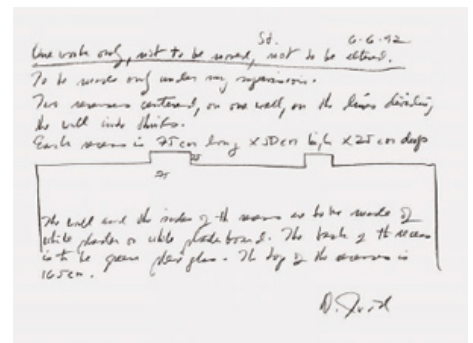

SCHELLMANNART

Donald Judd - Untitled (Wall Work) 1992

Two recesses on a wall, with red, blue or green plexiglas or galvanized iron. Recesses 50 x 75 x 25 cm (29½ x 19¾ x 10") ea.; installation size according to the wall. Limited to 12 installations, with certificate, signed by the estate, numbered. [not available]