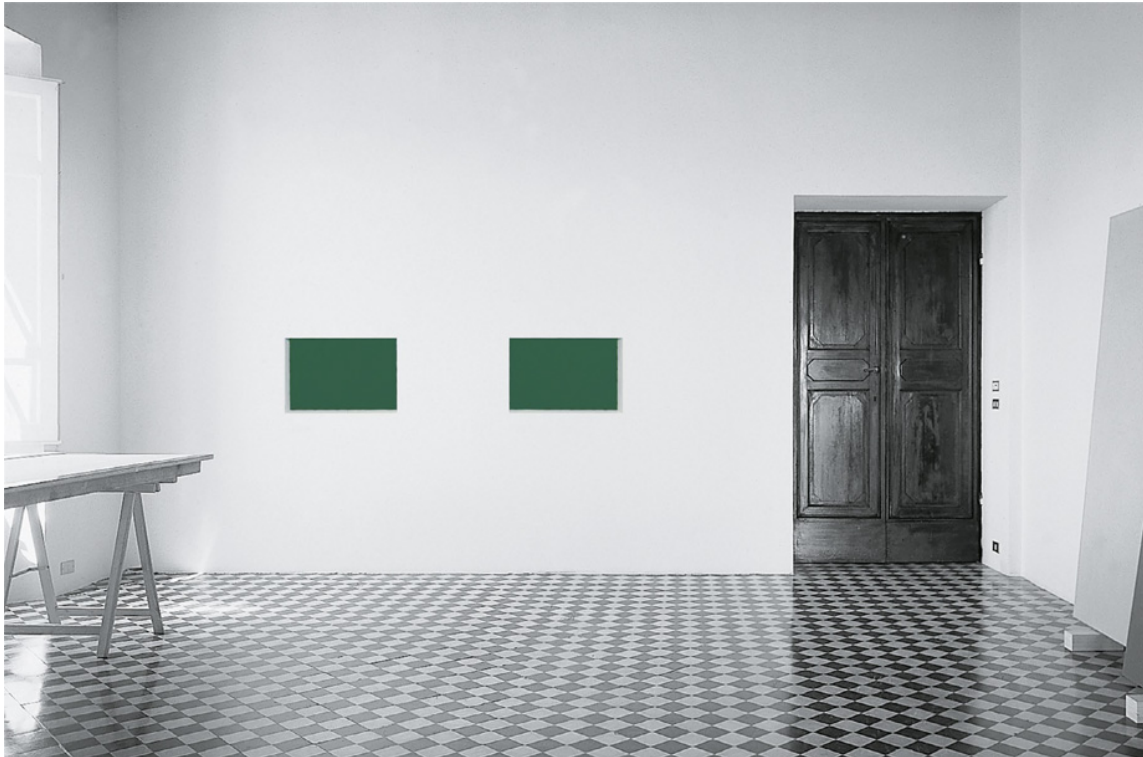

SCHELLMANNART

Donald Judd - from: **Untitled (Wall Work) (image 2)** 1992

Two recesses on a wall, with red, blue or green plexiglas or galvanized iron.
Recesses 50 x 75 x 25 cm (29½ x 19¾ x 10") ea.;
installation size according to the wall.
Limited to 12 installations, with certificate, signed by the estate, numbered.
[not available]