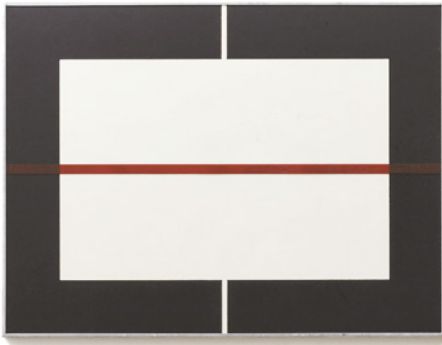

SCHELLMANNART

Donald Judd - Untitled (Woodcuts) 1993

Set of 4 woodcuts on Japanese paper, with an oil painted stripe on the glass of a galvanized iron frame, 61 x 81 x 2,5 cm each (24 x 32 x 1 in.), estate stamped.