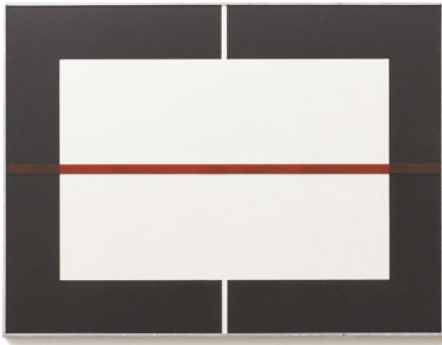

## SCHELLMANNART

### **Donald Judd - Untitled (Woodcuts) 1993**

Set of 4 woodcuts on Japanese paper, with an oil painted stripe on the glass of a galvanized iron frame, 61 x 81 x 2,5 cm each (24 x 32 x 1 in.), estate stamped.