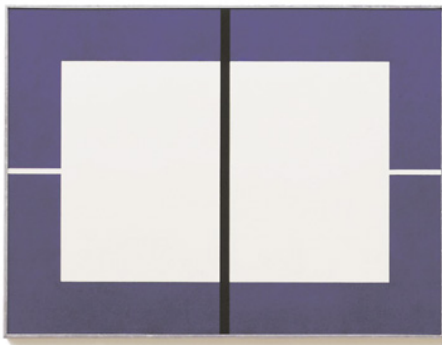

SCHELLMANNART

Donald Judd - Untitled (Woodcuts) 1993

Set of 4 woodcuts on Japanese paper, with an oil painted stripe on the glass of a galvanized iron frame, 61 x 81 x 2,5 cm each (24 x 32 x 1 in.), estate stamped.