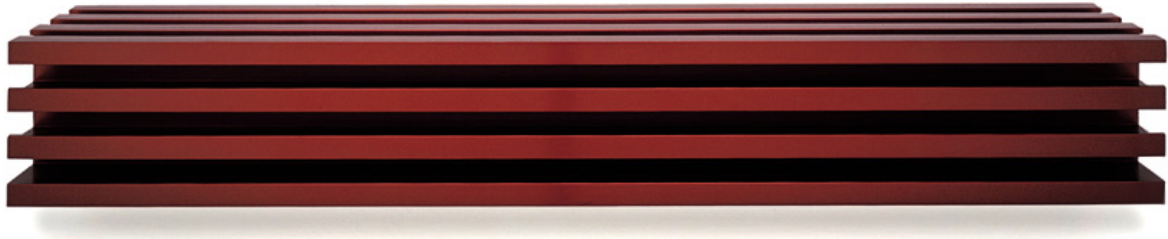

SCHELLMANNART

Donald Judd - Untitled (Aluminum) 1991

Extruded aluminum, anodized in 12 different colors,
15 x 105 x 15 cm (6¼ x 41 x 6¼ in.),
edition of 12 each color.

Schellmann Art, attn. Bettina Mittler
Ainmillerstrasse 25, 80801 München
tel +49 89 38666080
Tue - Fri 10 am - 6 pm
munich@schellmannart.com