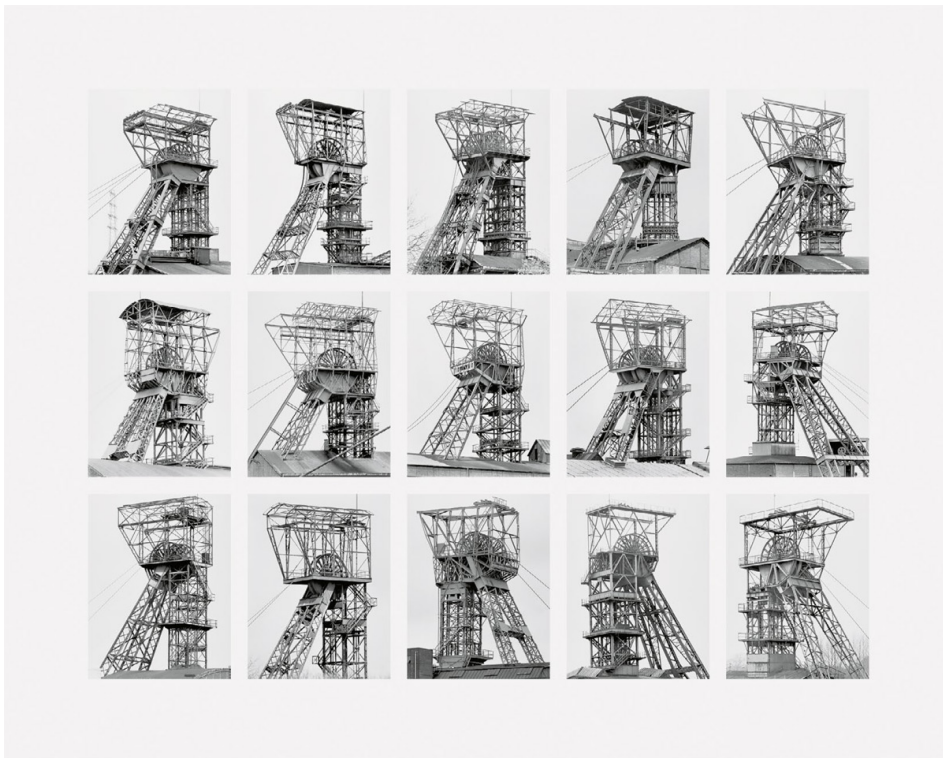

**SCHELLMANNART**

**Bernd und Hilla Becher - Fördertürme (Winding Towers) 2006**

Image I from Typologies  
Digital pigment print (Ditone) on photo paper,  
90 x 113 cm (35½ x 44½"). Edition of 40,  
signed and numbered on verso.