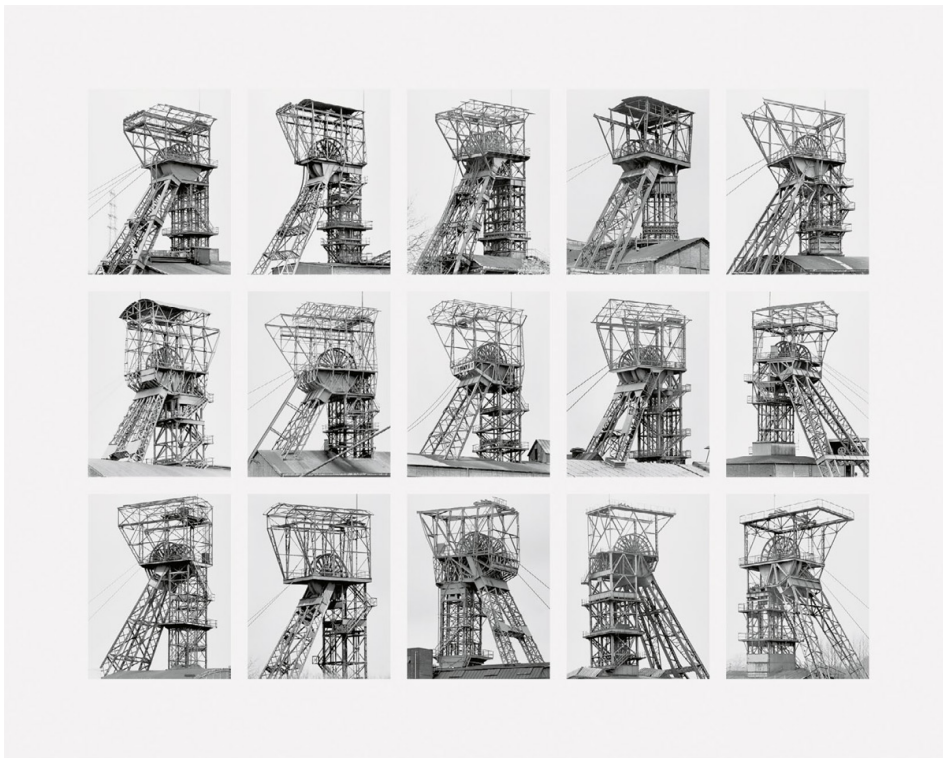

SCHELLMANNART

Bernd und Hilla Becher - Fördertürme (Winding Towers) 2006

Image I from Typologies
Digital pigment print (Ditone) on photo paper,
90 x 113 cm (35½ x 44½"). Edition of 40,
signed and numbered on verso.