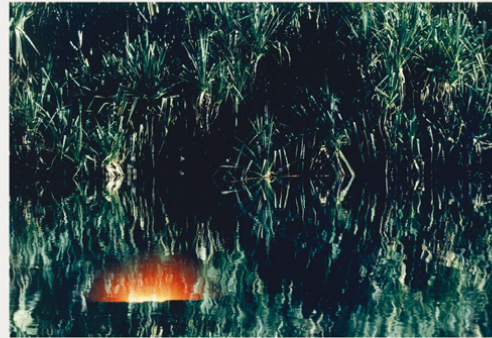

SCHELLMANNART

Axel Hütte - Sunset 1 and Sunset 2 2002

Two Cibachromes, mounted on Plexiglas,
50 x 60 cm (19¾ x 23½ in) each. Edition of
45, signed on both images.

Schellmann Art, attn. Bettina Mittler
Ainmillerstrasse 25, 80801 München
tel +49 89 38666080
Tue - Fri 10 am - 6 pm
munich@schellmannart.com