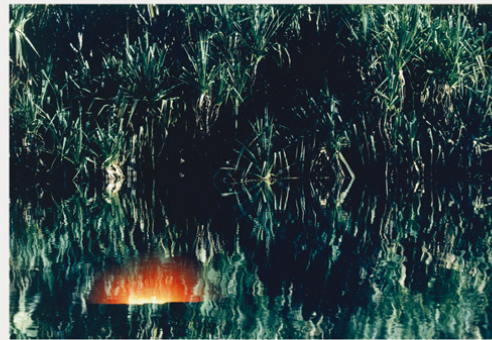

SCHELLMANNART

Axel Hütte - Sunset 1 and Sunset 2 2002

Two Cibachromes, mounted on Plexiglas,
50 x 60 cm (19¾ x 23½ in) each. Edition of
45, signed on both images.

Schellmann Art, attn. Bettina Mittler
Ainmillerstrasse 25, 80801 München
tel +49 89 38666080
Tue - Fri 10 am - 6 pm
munich@schellmannart.com