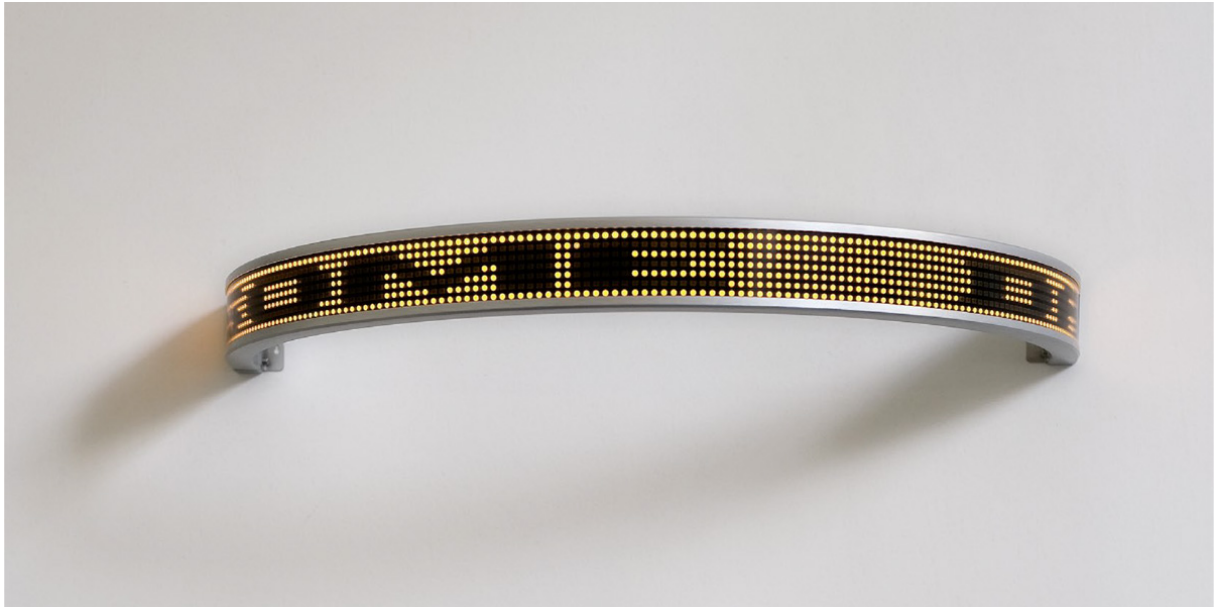

SCHELLMANNART

Jenny Holzer - Amber Truisms Living 2008

Blue Laments Arno
2008

Semi-circular electronic LED signs, blue or amber diodes, electro-polish aluminum housing with seamless light filter, 5 x 53 x 27.5 cm (2 x 21 x 10³/₄"), edition of 25 each, signed and numbered.