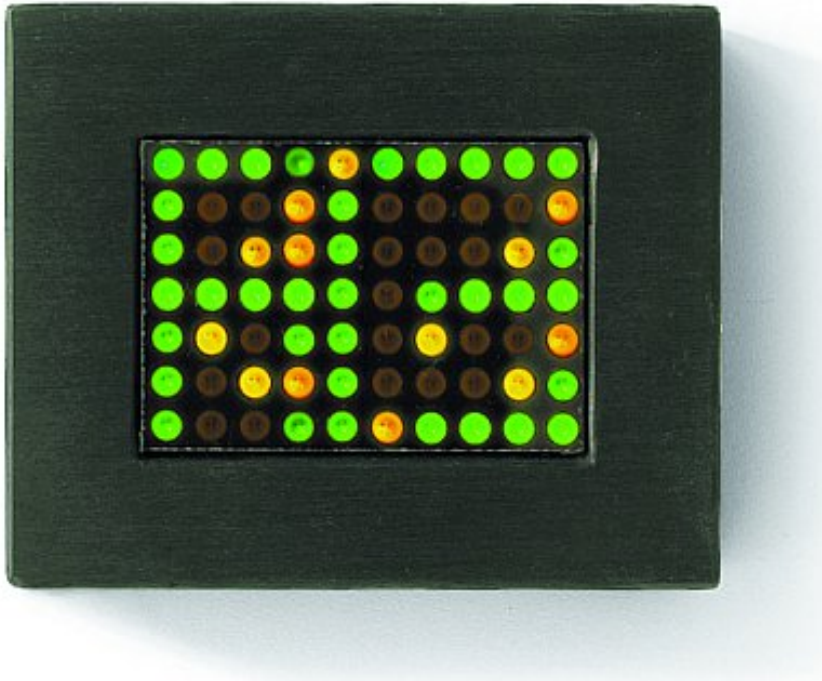

SCHELLMANNART

Jenny Holzer - Inflammatory Essays 1982/2002

Tri-color mini-LED sign, 10 x 12.5 x 4 cm
(4 x 5 x 1½ in.), edition of 100, signed and
numbered.

Schellmann Art, attn. Bettina Mittler
Ainmillerstrasse 25, 80801 München
tel +49 89 38666080
Tue - Fri 10 am - 6 pm
munich@schellmannart.com