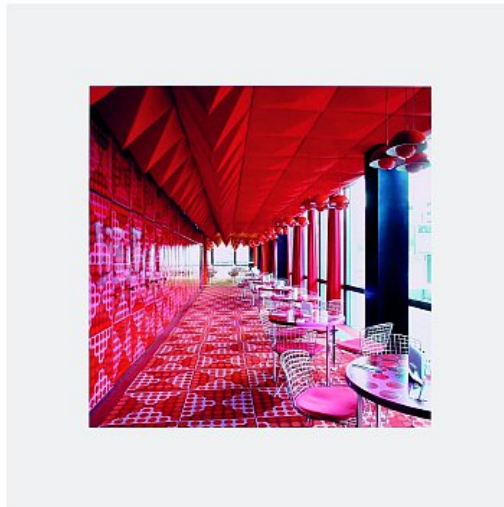

SCHELLMANNART

Candida Höfer - Spiegelkantine Hamburg III 2005

C-print, 74 x 74 cm (29 x 29 in.),
edition of 100, signed and numbered.

Schellmann Art, attn. Bettina Mittler
Ainmillerstrasse 25, 80801 München
tel +49 89 38666080
Tue - Fri 10 am - 6 pm
munich@schellmannart.com