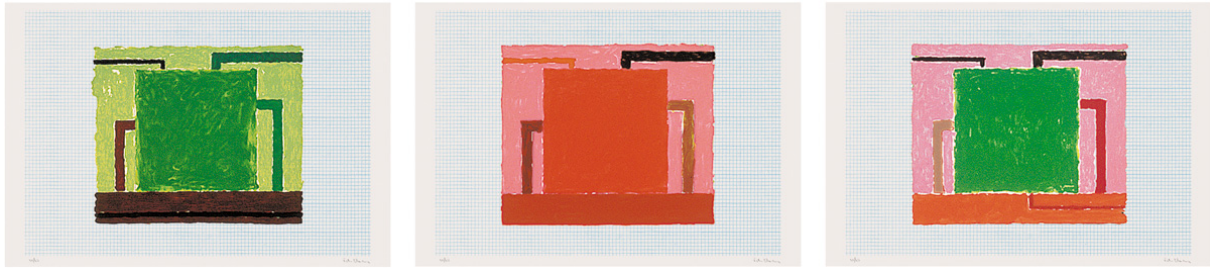

## SCHELLMANNART

### **Peter Halley - Display / Core / Fluke 1991**

Set of 3 silkscreen/lithographs on rag paper,  
66 x 96.5 cm (26 x 38 in). Edition of 50, each  
signed and numbered.

Schellmann Art, attn. Bettina Mittler  
Ainmillerstrasse 25, 80801 München  
tel +49 89 38666080  
Tue - Fri 10 am - 6 pm  
[munich@schellmannart.com](mailto:munich@schellmannart.com)