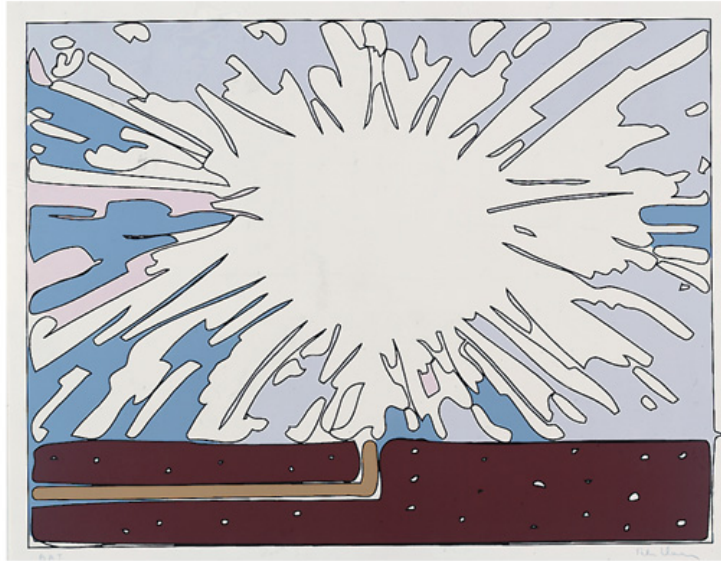

SCHELLMANNART

Peter Halley - from: Exploding Cell (image 6) 1994

Set of 9 silkscreens on museum board,
each print 93 x 120 cm (37 x 48 in.),
each signed and numbered. Edition of 32.

Schellmann Art, attn. Bettina Mittler
Ainmillerstrasse 25, 80801 München
tel +49 89 38666080
Tue - Fri 10 am - 6 pm
munich@schellmannart.com