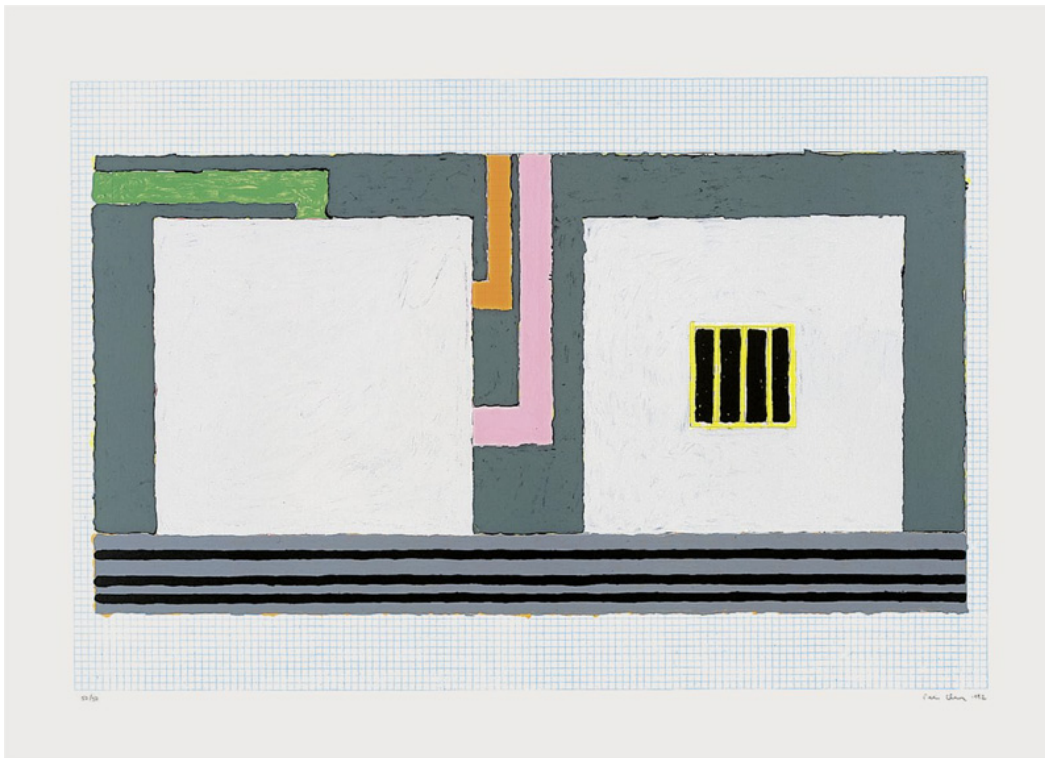

SCHELLMANNART

Peter Halley - Elsewhere / Nowhere 1993

Two silkscreens on rag paper, 101,5 x 141 cm (40 x 55½ in.) each, signed and numbered ea. Edition of 50.

Schellmann Art, attn. Bettina Mittler
Ainmillerstrasse 25, 80801 München
tel +49 89 38666080
Tue - Fri 10 am - 6 pm
munich@schellmannart.com