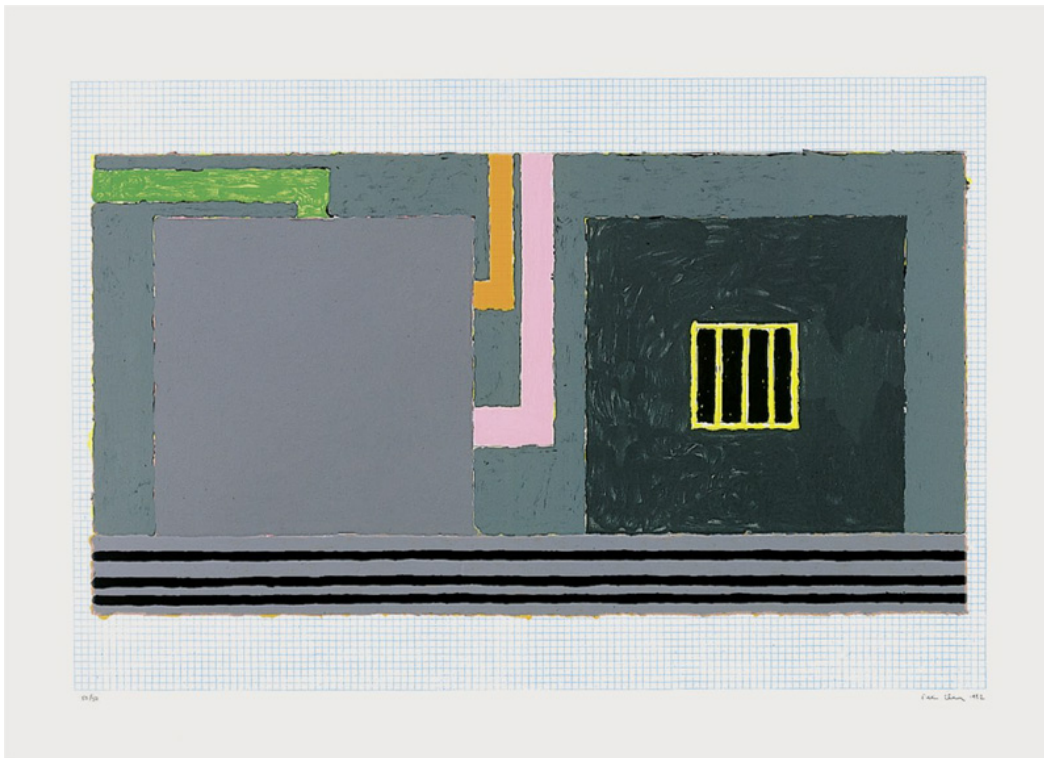

SCHELLMANNART

Peter Halley - from: Elsewhere / Nowhere (image 2) 1993

Silkscreen on rag paper, 101,5 x 140,3 cm (40 x 55¼ in.), signed and numbered. Edition of 50.

Schellmann Art, attn. Bettina Mittler
Ainmillerstrasse 25, 80801 München
tel +49 89 38666080
Tue - Fri 10 am - 6 pm
munich@schellmannart.com