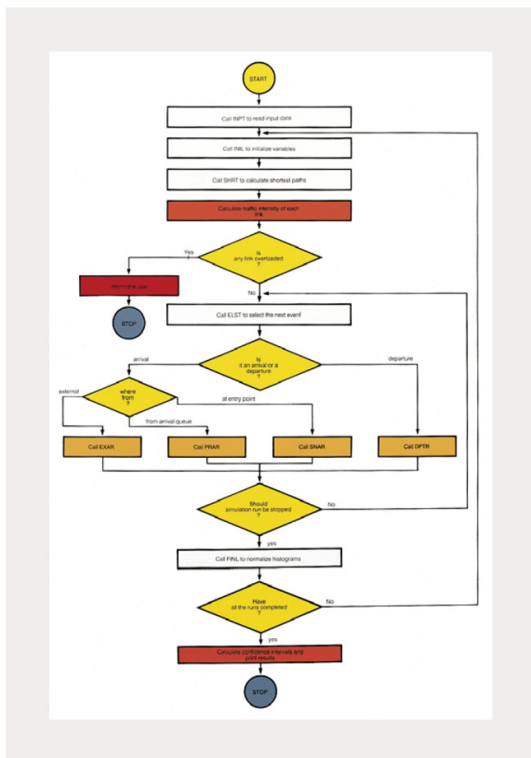

SCHELLMANNART

Peter Halley - Organizational Charts 1990

Portfolio of four silkscreens on mylar.

1 Is it an Arrival or a Departure?

2 Final Attributes

3 Limited Partners

4 Station, Cell, Factory

Size originally 79 x 98 cm; most of the edition revised in 1993 and trimmed to:

1 83 x 57 cm, 2 62 x 68.5 cm,

3 58.5 x 77.5 cm, 4 50 x 71.5 cm.

Edition: 50, each signed and numbered.

Schellmann Art, attn. Bettina Mittler
Ainmillerstrasse 25, 80801 München
tel +49 89 38666080
Tue - Fri 10 am - 6 pm
munich@schellmannart.com