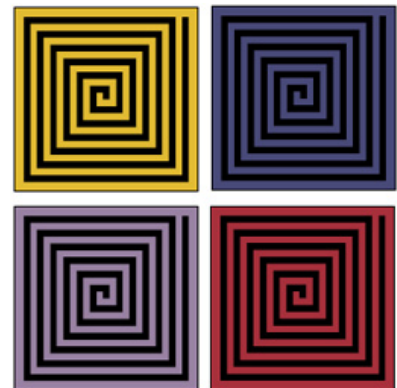

## SCHELLMANNART

### Liam Gillick - from: Restructured Diagrammed (pattern 80 x 80 cms) 2007

Wall covered with pattern in acrylic paint, executed by using a 40 x 40 cm (16 x 16") or 80 x 80 cm (32 x 32") stencil in one of four colors. Overall dimensions according to the wall. Limited to 12 installations, with a signed and numbered certificate giving specific instructions for on-site installation.