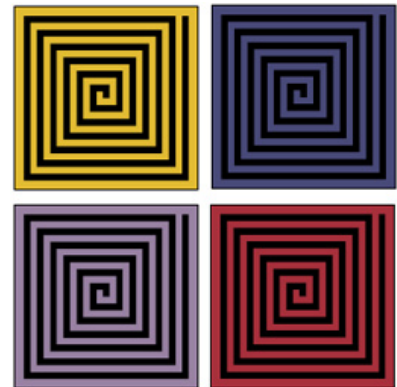

SCHELLMANNART

Liam Gillick - Restructured Diagrammed 2007

Wall covered with pattern in acrylic paint, executed by using a 40 x 40 cm (16 x 16") or 80 x 80 cm (32 x 32") stencil in one of four colors. Overall dimensions according to the wall. Limited to 12 installations, with a signed and numbered certificate giving specific instructions for on-site installation.