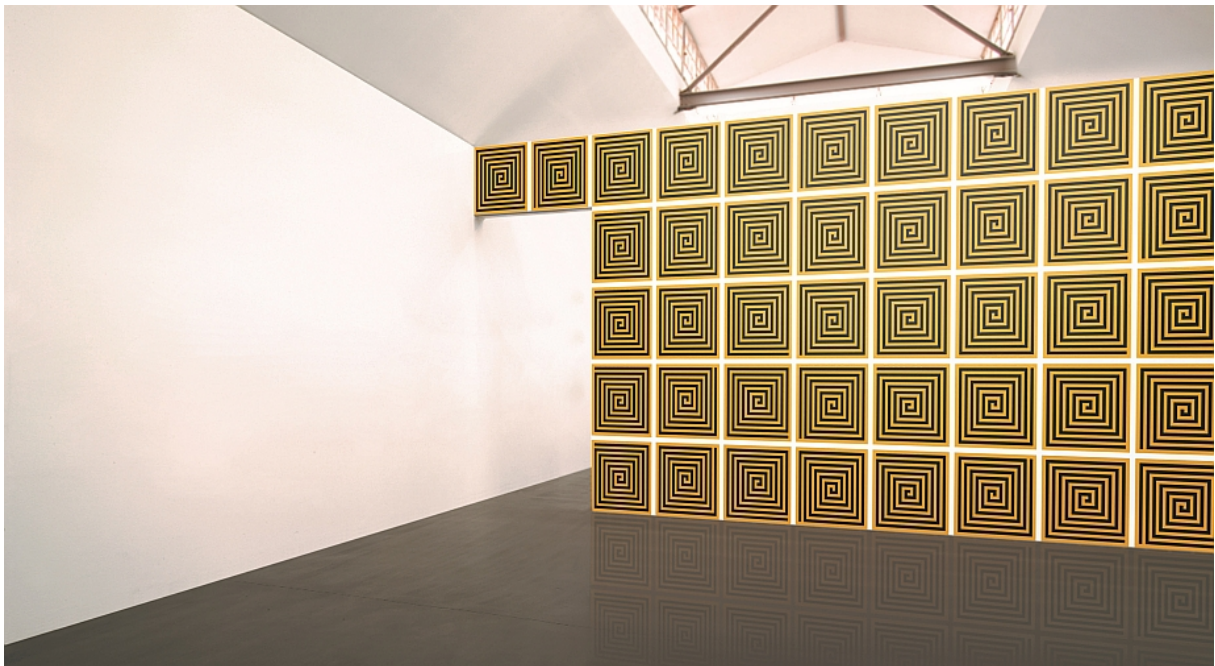

## SCHELLMANNART

### Liam Gillick - from: Restructured Diagrammed (pattern 80 x 80 cms) 2007

Wall covered with pattern in acrylic paint, executed by using a 40 x 40 cm (16 x 16") or 80 x 80 cm (32 x 32") stencil in one of four colors. Overall dimensions according to the wall. Limited to 12 installations, with a signed and numbered certificate giving specific instructions for on-site installation.