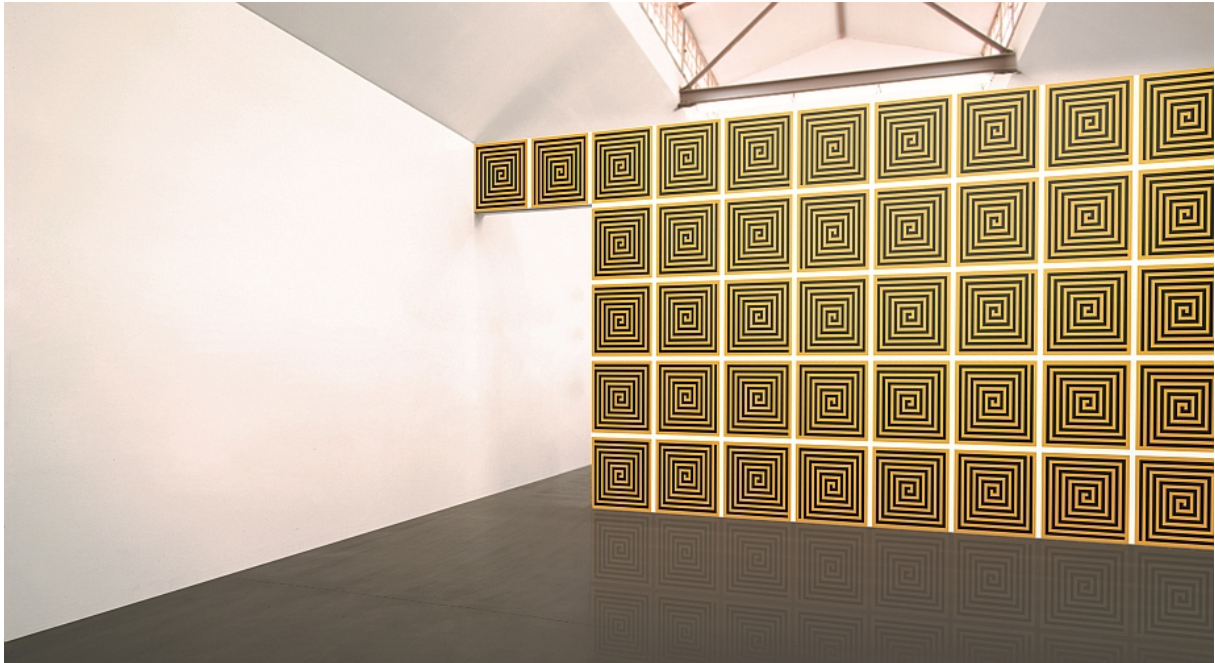

## SCHELLMANNART

### Liam Gillick - from: Restructured Diagrammed (pattern 80 x 80 cms) 2007

Wall covered with pattern in acrylic paint, executed by using a 40 x 40 cm (16 x 16") or 80 x 80 cm (32 x 32") stencil in one of four colors. Overall dimensions according to the wall. Limited to 12 installations, with a signed and numbered certificate giving specific instructions for on-site installation.