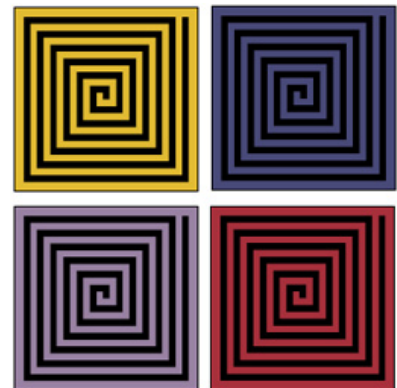

SCHELLMANNART

Liam Gillick - from: Restructured Diagrammed (pattern 80 x 80 cms) 2007

Wall covered with pattern in acrylic paint, executed by using a 40 x 40 cm (16 x 16") or 80 x 80 cm (32 x 32") stencil in one of four colors. Overall dimensions according to the wall. Limited to 12 installations, with a signed and numbered certificate giving specific instructions for on-site installation.