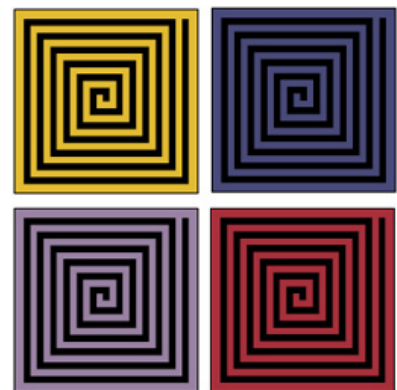

## SCHELLMANNART

### Liam Gillick - from: Restructured Diagrammed (pattern 80 x 80 cms) 2007

Wall covered with pattern in acrylic paint, executed by using a 40 x 40 cm (16 x 16") or 80 x 80 cm (32 x 32") stencil in one of four colors. Overall dimensions according to the wall. Limited to 12 installations, with a signed and numbered certificate giving specific instructions for on-site installation.