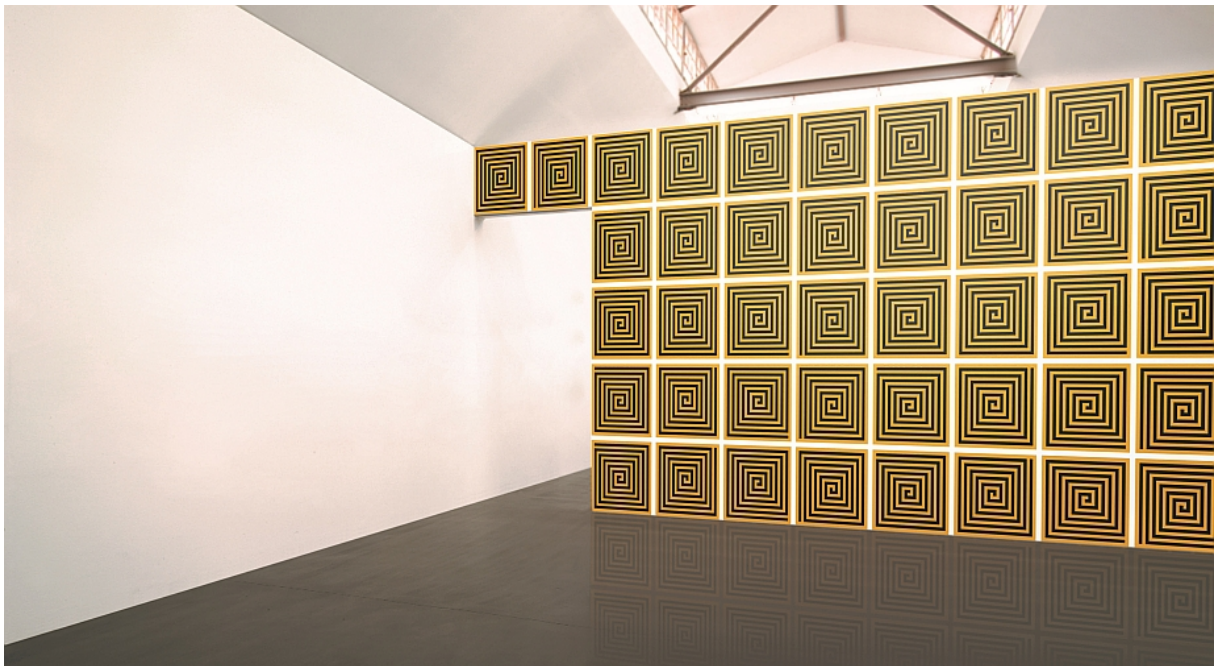

SCHELLMANNART

Liam Gillick - from: Restructured Diagrammed (pattern 80 x 80 cms) 2007

Wall covered with pattern in acrylic paint, executed by using a 40 x 40 cm (16 x 16") or 80 x 80 cm (32 x 32") stencil in one of four colors. Overall dimensions according to the wall. Limited to 12 installations, with a signed and numbered certificate giving specific instructions for on-site installation.